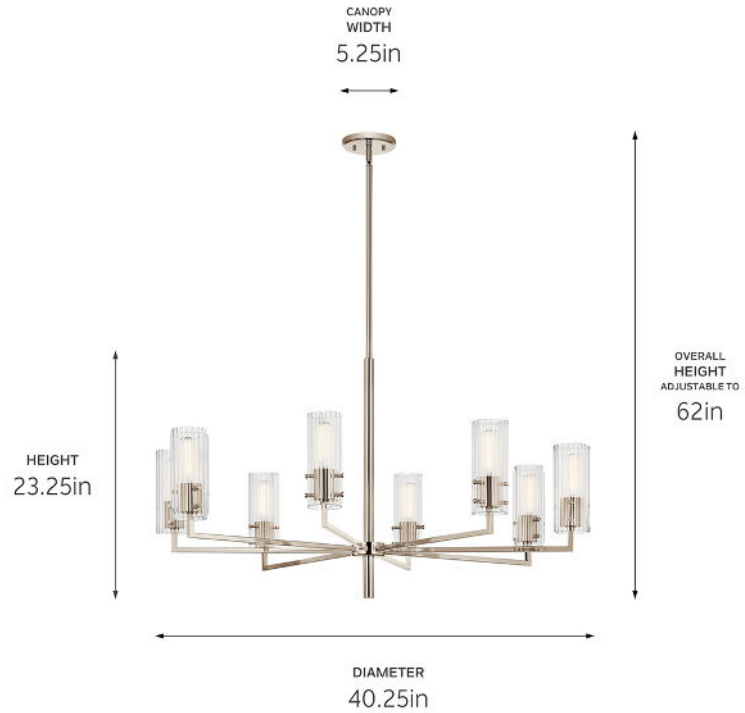

SPECIFICATIONS

Certifications/Qualifications

ADA Compliant	No
Prop65	No
Location Rating	Dry kichler.com/warranty

Dimensions

Height	23.25"
Overall Height	62"
Weight	14 LBS
Canopy Width	5.25"
Canopy Depth	0.75"

Electrical

Input Voltage	120 V

Light Source

Light Source	Bulb
Lamp Included	Not Included
# Of Bulbs/LED Modules	8
Max Or Nominal Watt	60 W
Lamp Type	T
Socket Type	E26 (Medium)
Dimmable	Yes

Mounting/Installation

Interior/Exterior	Interior Product
Mounting Weight	8.8 LBS
Lead Wire Length	144
Wire Connectors	Wire Nuts

FIXTURE ATTRIBUTES

Housing/Glass

Primary Material	Steel
Shade Included	No
Max Stem Tilt	90 °

Product/Ordering Information

SKU	52680PN
Finish	Polished Nickel
UPC	783927046053

Finishes

- Black
- Champagne Bronze™
- Polished Nickel