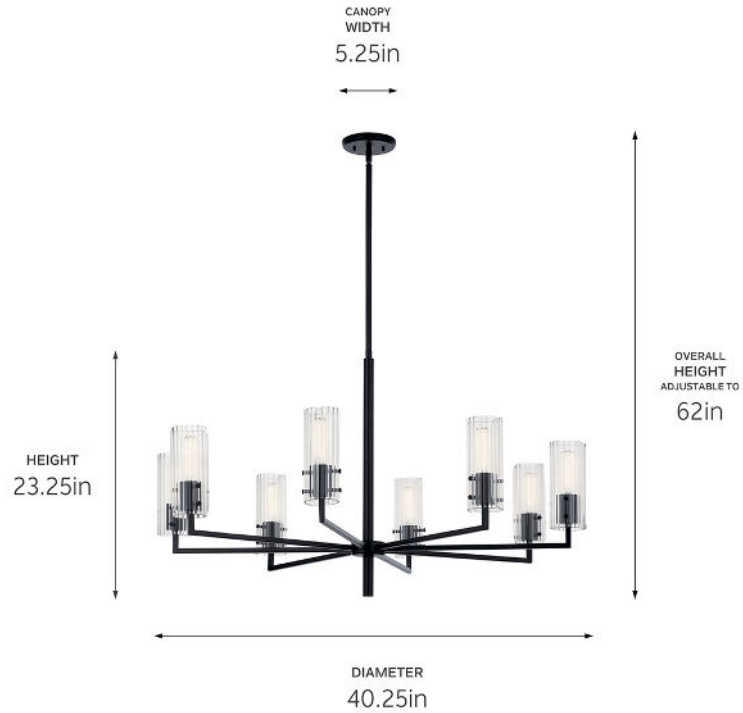

SPECIFICATIONS

Certifications/Qualifications

ADA Compliant	No
Prop65	No
Location Rating	Dry kichler.com/warranty

Dimensions

Height	23.25"
Overall Height	62"
Weight	14 LBS
Canopy Width	5.25"
Canopy Depth	0.75"

Electrical

Input Voltage	120 V

Light Source

Light Source	Bulb
Lamp Included	Not Included
# Of Bulbs/LED Modules	8
Max Or Nominal Watt	60 W
Lamp Type	T
Socket Type	E26 (Medium)
Dimmable	Yes

Mounting/Installation

Interior/Exterior	Interior Product
Mounting Weight	8.8 LBS
Lead Wire Length	144
Wire Connectors	Wire Nuts

FIXTURE ATTRIBUTES

Housing/Glass

Primary Material	Steel
Shade Included	No
Max Stem Tilt	90 °

Product/Ordering Information

SKU	52680BK
Finish	Black
UPC	783927046046

Finishes

- Black
- Champagne Bronze™
- Polished Nickel