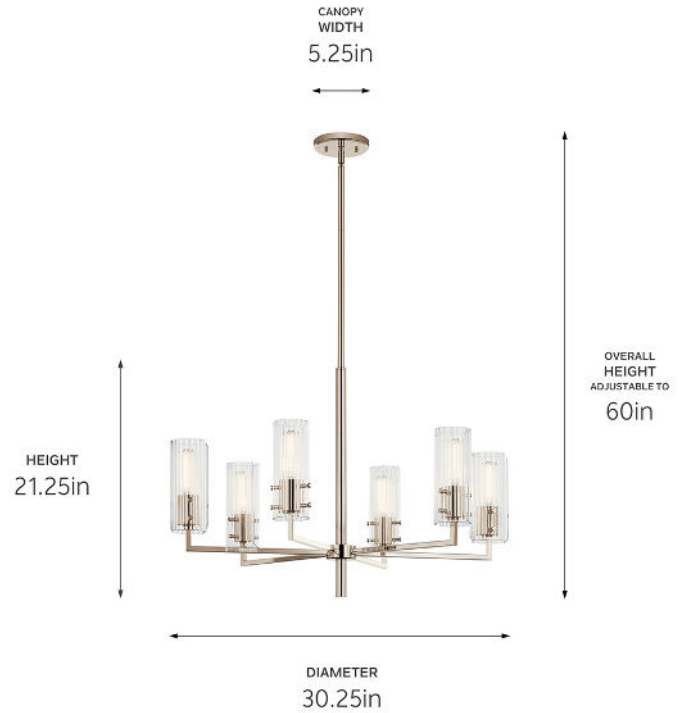

SPECIFICATIONS

Certifications/Qualifications

ADA Compliant	No
Prop65	No
Location Rating	Dry kichler.com/warranty

Dimensions

Height	21.25"
Overall Height	60"
Weight	10.3 LBS
Canopy Width	5.25"
Canopy Depth	0.75"

Electrical

Input Voltage	120 V

Light Source

Light Source	Bulb
Lamp Included	Not Included
# Of Bulbs/LED Modules	6
Max Or Nominal Watt	60 W
Lamp Type	T
Socket Type	E26 (Medium)
Dimmable	Yes

Mounting/Installation

Interior/Exterior	Interior Product
Mounting Weight	6.4 LBS
Lead Wire Length	144
Wire Connectors	Wire Nuts

FIXTURE ATTRIBUTES

Housing/Glass

Primary Material	Steel
Shade Included	No
Max Stem Tilt	90 °

Product/Ordering Information

SKU	52679PN
Finish	Polished Nickel
UPC	783927045995

Finishes

- Black
- Champagne Bronze™
- Polished Nickel