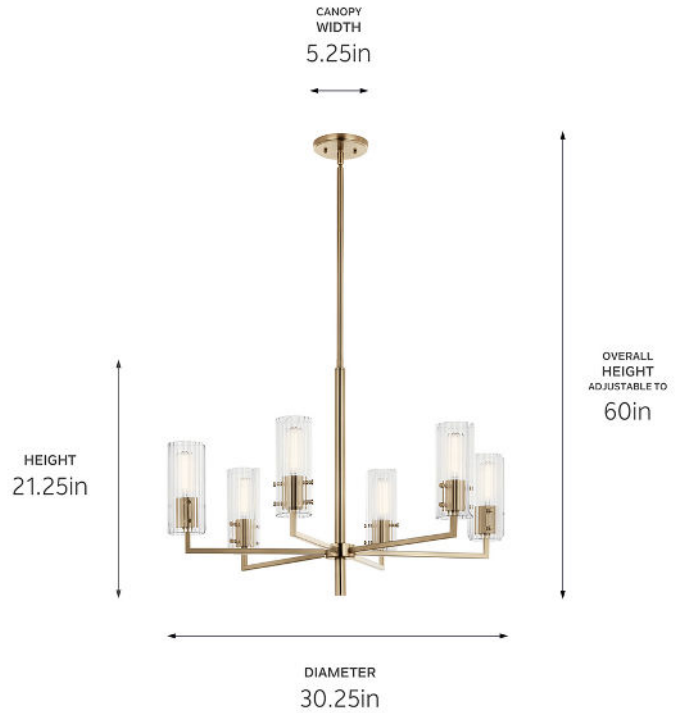

SPECIFICATIONS

Certifications/Qualifications

ADA Compliant	No
Prop65	Yes
Location Rating	Dry
	kichler.com/warranty

Dimensions

Height	21.25"
Overall Height	60"
Weight	10.3 LBS
Canopy Width	5.25"
Canopy Depth	0.75"

Electrical

Input Voltage	120 V

Light Source

Light Source	Bulb
Lamp Included	Not Included
# Of Bulbs/LED Modules	6
Max Or Nominal Watt	60 W
Lamp Type	T
Socket Type	E26 (Medium)
Dimmable	Yes

Mounting/Installation

Interior/Exterior	Interior Product
Mounting Weight	6.4 LBS
Lead Wire Length	144
Wire Connectors	Wire Nuts

FIXTURE ATTRIBUTES

Housing/Glass

Primary Material	Steel
Shade Included	No
Max Stem Tilt	90 °

Product/Ordering Information

SKU	52679CPZ
Finish	Champagne Bronze™
UPC	783927046008

Finishes

- Black
- Champagne Bronze™
- Polished Nickel