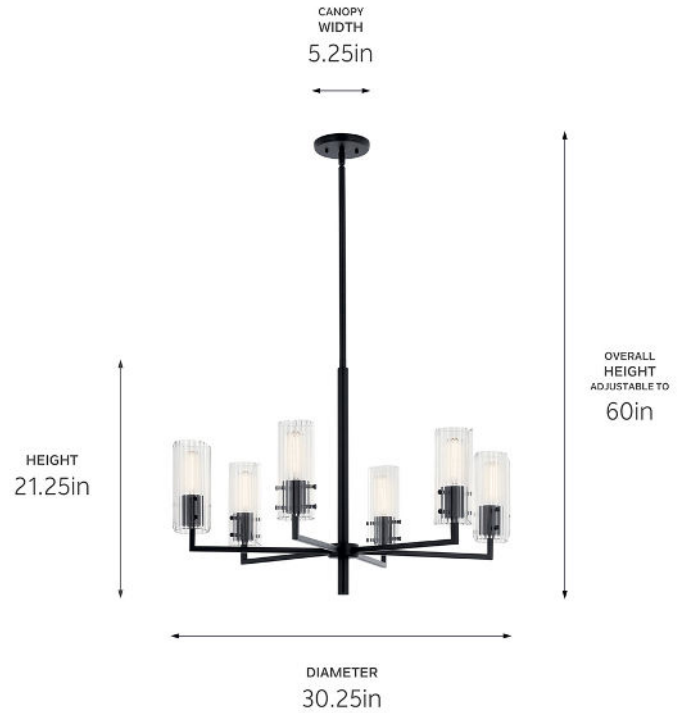

SPECIFICATIONS

Certifications/Qualifications

ADA Compliant	No
Prop65	No
Location Rating	Dry kichler.com/warranty

Dimensions

Height	21.25"
Overall Height	60"
Weight	10.3 LBS
Canopy Width	5.25"
Canopy Depth	0.75"

Electrical

Input Voltage	120 V

Light Source

Light Source	Bulb
Lamp Included	Not Included
# Of Bulbs/LED Modules	6
Max Or Nominal Watt	60 W
Lamp Type	T
Socket Type	E26 (Medium)
Dimmable	Yes

Mounting/Installation

Interior/Exterior	Interior Product
Mounting Weight	6.4 LBS
Lead Wire Length	144
Wire Connectors	Wire Nuts

FIXTURE ATTRIBUTES

Housing/Glass

Primary Material	Steel
Shade Included	No
Max Stem Tilt	90 °

Product/Ordering Information

SKU	52679BK
Finish	Black
UPC	783927045988

Finishes

- Black
- Champagne Bronze™
- Polished Nickel

ALSO IN THIS FAMILY