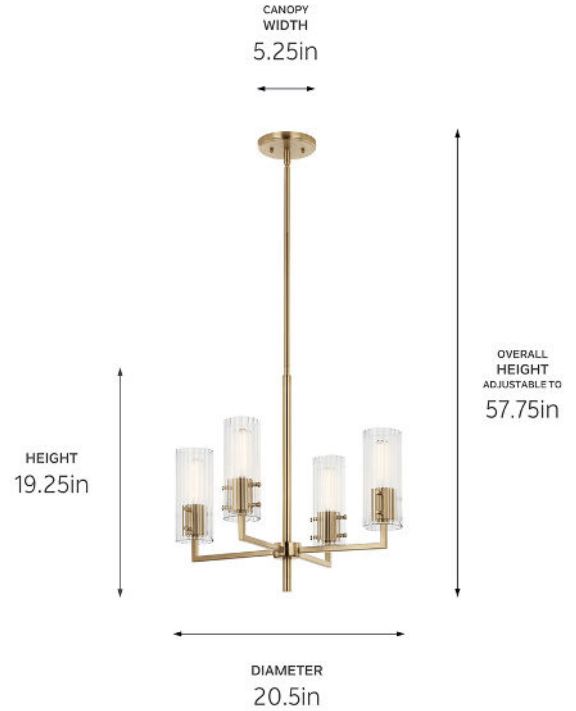

SPECIFICATIONS

Certifications/Qualifications

ADA Compliant	No
Prop65	Yes
Location Rating	Dry
	kichler.com/warranty

Dimensions

Height	19.25"
Overall Height	57.75"
Weight	7.1 LBS
Canopy Width	5.25"
Canopy Depth	0.75"

Electrical

Input Voltage	120 V

Light Source

Light Source	Bulb
Lamp Included	Not Included
# Of Bulbs/LED Modules	4
Max Or Nominal Watt	60 W
Lamp Type	T
Socket Type	E26 (Medium)
Dimmable	Yes

Mounting/Installation

Interior/Exterior	Interior Product
Mounting Weight	4.7 LBS
Lead Wire Length	144
Wire Connectors	Wire Nuts

FIXTURE ATTRIBUTES

Housing/Glass

Primary Material	Steel
Shade Included	No
Max Stem Tilt	90 °

Product/Ordering Information

SKU	52678CPZ
Finish	Champagne Bronze™
UPC	783927046039

Finishes

- Black
- Champagne Bronze™
- Polished Nickel