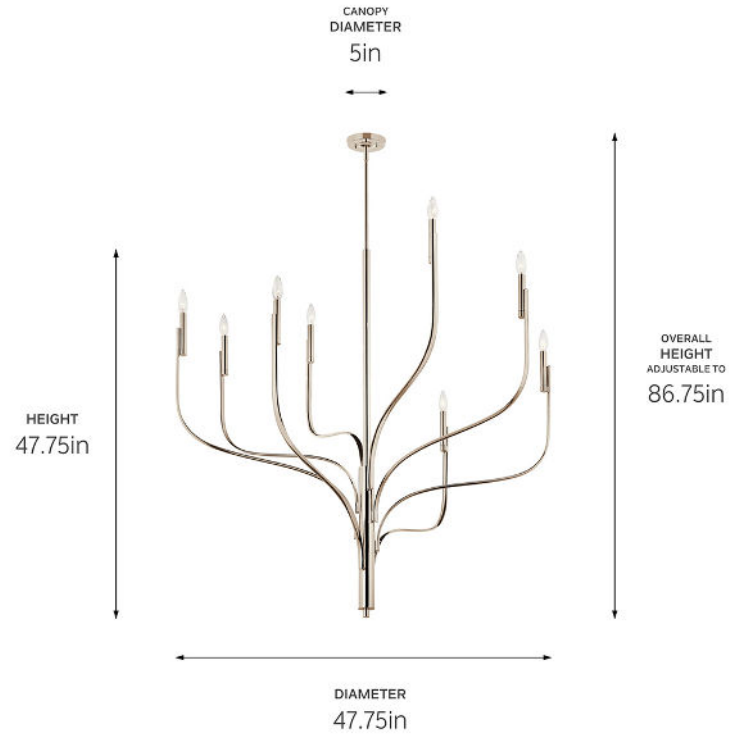

SPECIFICATIONS

Certifications/Qualifications

ADA Compliant	No
Prop65	No
Location Rating	Dry kichler.com/warranty

Dimensions

Height	47.75"
Overall Height	86.75"
Weight	15.14 LBS
Canopy Width	5"
Canopy Depth	1.25"

Electrical

Input Voltage	120 V

Light Source

Light Source	Bulb
Lamp Included	Not Included
# Of Bulbs/LED Modules	8
Max Or Nominal Watt	60 W
Lamp Type	B
Socket Type	E12 (Candelabra)
Dimmable	Yes

Mounting/Installation

Interior/Exterior	Interior Product
Mounting Weight	15.14 LBS
Lead Wire Length	144
Wire Connectors	Wire Nuts

FIXTURE ATTRIBUTES

Housing/Glass

Primary Material	Steel
Shade Included	No
Max Stem Tilt	90 °

Product/Ordering Information

SKU	52675PN
Finish	Polished Nickel
UPC	783927045964

Finishes

- Black
- Champagne Bronze™
- Polished Nickel