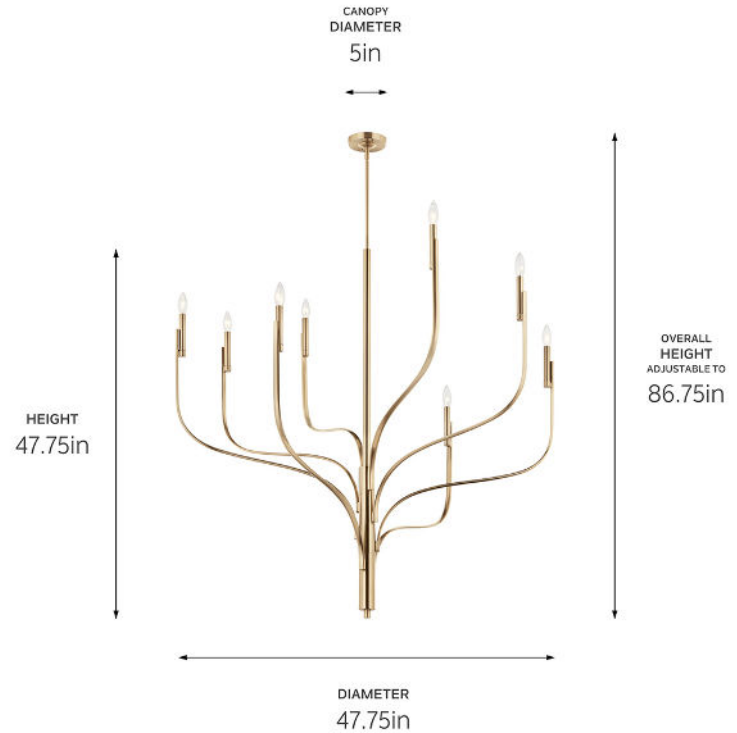

SPECIFICATIONS

Certifications/Qualifications

ADA Compliant	No
Prop65	Yes
Location Rating	Dry kichler.com/warranty

Dimensions

Height	47.75"
Overall Height	86.75"
Weight	15.14 LBS
Canopy Width	5"
Canopy Depth	1.25"

Electrical

Input Voltage	120 V

Light Source

Light Source	Bulb
Lamp Included	Not Included
# Of Bulbs/LED Modules	8
Max Or Nominal Watt	60 W
Lamp Type	B
Socket Type	E12 (Candelabra)
Dimmable	Yes

Mounting/Installation

Interior/Exterior	Interior Product
Mounting Weight	15.14 LBS
Lead Wire Length	144
Wire Connectors	Wire Nuts

FIXTURE ATTRIBUTES

Housing/Glass

Primary Material	Steel
Shade Included	No
Max Stem Tilt	90 °

Product/Ordering Information

SKU	52675CPZ
Finish	Champagne Bronze™
UPC	783927045971

Finishes

- Black
- Champagne Bronze™
- Polished Nickel