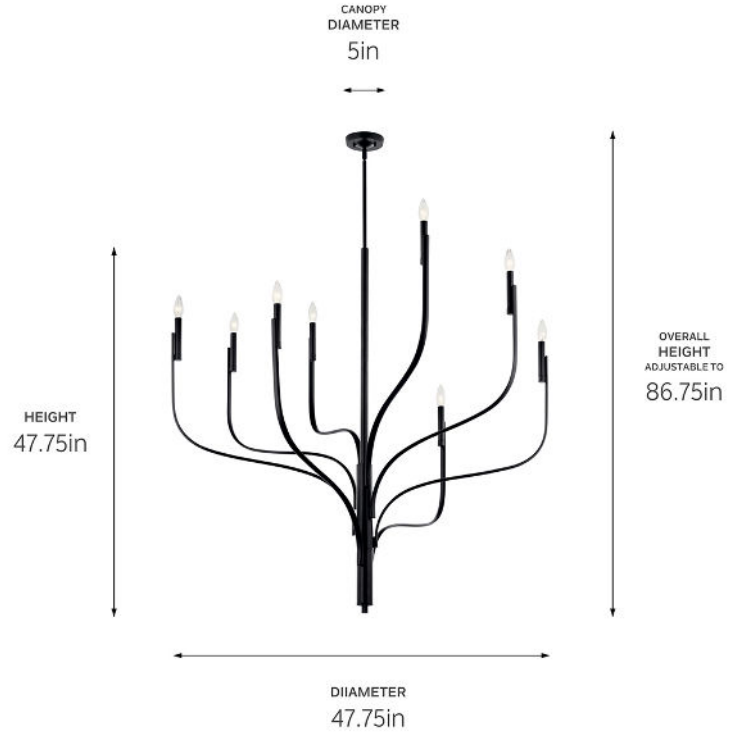

SPECIFICATIONS

Certifications/Qualifications

ADA Compliant	No
Prop65	No
Location Rating	Dry kichler.com/warranty

Dimensions

Height	47.75"
Overall Height	86.75"
Weight	15.14 LBS
Canopy Width	5"
Canopy Depth	1.25"

Electrical

Input Voltage	120 V

Light Source

Light Source	Bulb
Lamp Included	Not Included
# Of Bulbs/LED Modules	8
Max Or Nominal Watt	60 W
Lamp Type	B
Socket Type	E12 (Candelabra)
Dimmable	Yes

Mounting/Installation

Interior/Exterior	Interior Product
Mounting Weight	15.14 LBS
Lead Wire Length	144
Wire Connectors	Wire Nuts

FIXTURE ATTRIBUTES

Housing/Glass

Primary Material	Steel
Shade Included	No
Max Stem Tilt	90 °

Product/Ordering Information

SKU	52675BK
Finish	Black
UPC	783927045957

Finishes

- Black
- Champagne Bronze™
- Polished Nickel