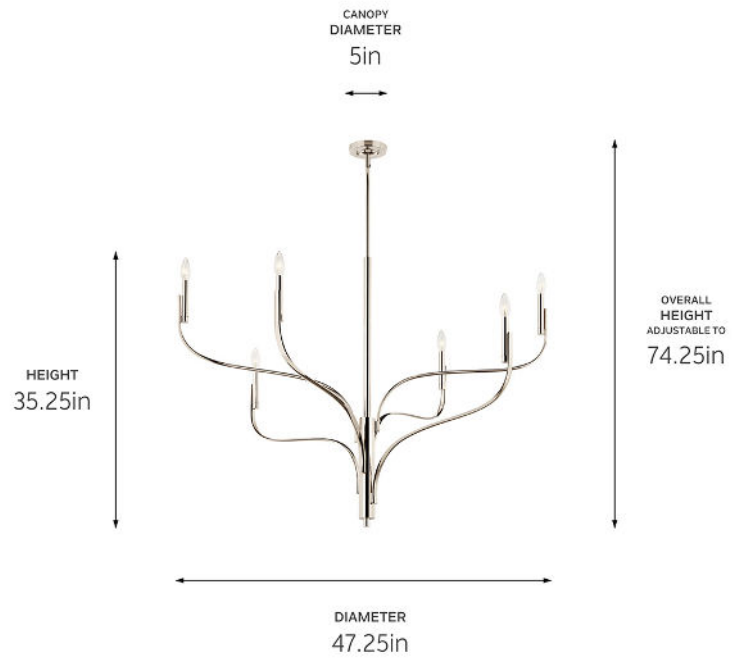

SPECIFICATIONS

Certifications/Qualifications

ADA Compliant	No
Prop65	No
Location Rating	Dry kichler.com/warranty

Dimensions

Height	35.25"
Overall Height	74.25"
Weight	10.78 LBS
Canopy Width	5"
Canopy Depth	1.25"

Electrical

Input Voltage	120 V

Light Source

Light Source	Bulb
Lamp Included	Not Included
# Of Bulbs/LED Modules	6
Max Or Nominal Watt	60 W
Lamp Type	B
Socket Type	E12 (Candelabra)
Dimmable	Yes

Mounting/Installation

Interior/Exterior	Interior Product
Mounting Weight	10.78 LBS
Lead Wire Length	144
Wire Connectors	Wire Nuts

FIXTURE ATTRIBUTES

Housing/Glass

Primary Material	Steel
Shade Included	No
Max Stem Tilt	90 °

Product/Ordering Information

SKU	52674PN
Finish	Polished Nickel
UPC	783927045933

Finishes

- Black
- Champagne Bronze™
- Polished Nickel