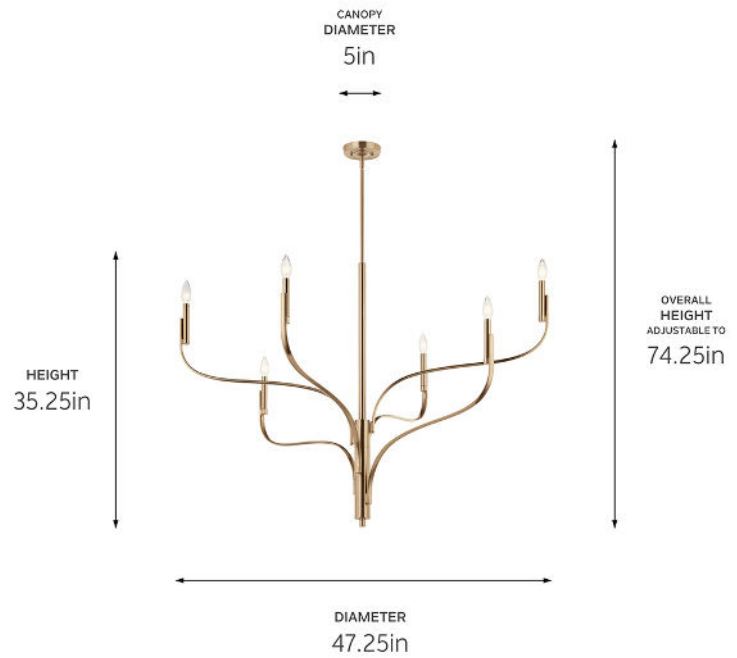

SPECIFICATIONS

Certifications/Qualifications

ADA Compliant	No
Prop65	Yes
Location Rating	Dry
	kichler.com/warranty

Dimensions

Height	35.25"
Overall Height	74.25"
Weight	10.78 LBS
Canopy Width	5"
Canopy Depth	1.25"

Electrical

Input Voltage	120 V

Light Source

Light Source	Bulb
Lamp Included	Not Included
# Of Bulbs/LED Modules	6
Max Or Nominal Watt	60 W
Lamp Type	B
Socket Type	E12 (Candelabra)
Dimmable	Yes

Mounting/Installation

Interior/Exterior	Interior Product
Mounting Weight	10.78 LBS
Lead Wire Length	144
Wire Connectors	Wire Nuts

FIXTURE ATTRIBUTES

Housing/Glass

Primary Material	Steel
Shade Included	No
Max Stem Tilt	90 °

Product/Ordering Information

SKU	52674CPZ
Finish	Champagne Bronze™
UPC	783927045940

Finishes

- Black
- Champagne Bronze™
- Polished Nickel