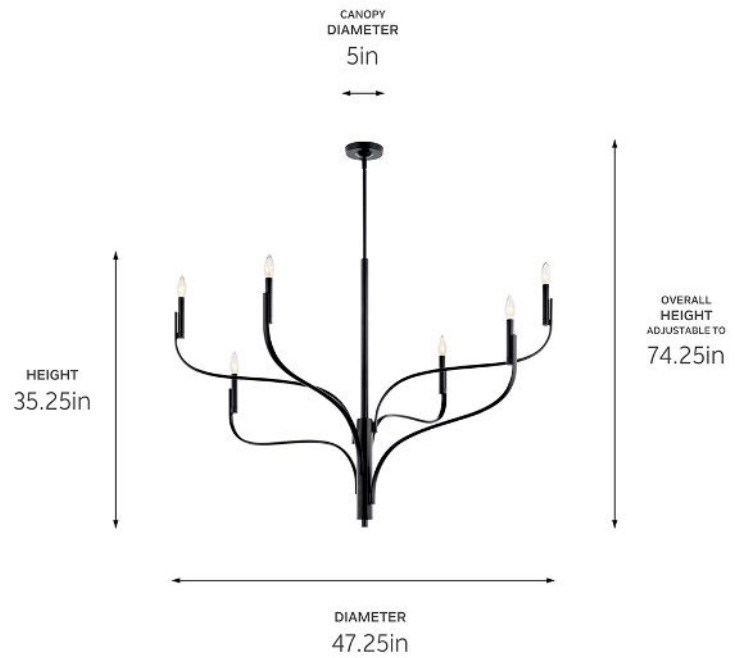

SPECIFICATIONS

Certifications/Qualifications

ADA Compliant	No
Prop65	No
Location Rating	Dry kichler.com/warranty

Dimensions

Height	35.25"
Overall Height	74.25"
Weight	10.78 LBS
Canopy Width	5"
Canopy Depth	1.25"

Electrical

Input Voltage	120 V

Light Source

Light Source	Bulb
Lamp Included	Not Included
# Of Bulbs/LED Modules	6
Max Or Nominal Watt	60 W
Lamp Type	B
Socket Type	E12 (Candelabra)
Dimmable	Yes

Mounting/Installation

Interior/Exterior	Interior Product
Mounting Weight	10.78 LBS
Lead Wire Length	144
Wire Connectors	Wire Nuts

FIXTURE ATTRIBUTES

Housing/Glass

Primary Material	Steel
Shade Included	No
Max Stem Tilt	90 °

Product/Ordering Information

SKU	52674BK
Finish	Black
UPC	783927045926

Finishes

- Black
- Champagne Bronze™
- Polished Nickel

ALSO IN THIS FAMILY