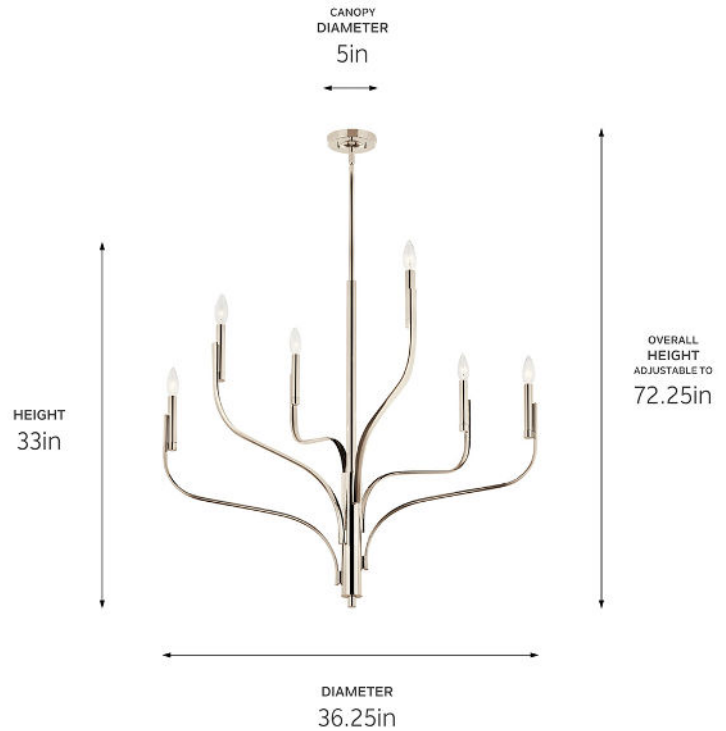

SPECIFICATIONS

Certifications/Qualifications

ADA Compliant	No
Prop65	No
Location Rating	Dry kichler.com/warranty

Dimensions

Height	33"
Overall Height	72.25"
Weight	9.84 LBS
Canopy Width	5"
Canopy Depth	1.25"

Electrical

Input Voltage	120 V

Light Source

Light Source	Bulb
Lamp Included	Not Included
# Of Bulbs/LED Modules	6
Max Or Nominal Watt	60 W
Lamp Type	B
Socket Type	E12 (Candelabra)
Dimmable	Yes

Mounting/Installation

Interior/Exterior	Interior Product
Mounting Weight	9.84 LBS
Lead Wire Length	144
Wire Connectors	Wire Nuts

FIXTURE ATTRIBUTES

Housing/Glass

Primary Material	Steel
Shade Included	No
Max Stem Tilt	90 °

Product/Ordering Information

SKU	52673PN
Finish	Polished Nickel
UPC	783927045902

Finishes

- Black
- Champagne Bronze™
- Polished Nickel