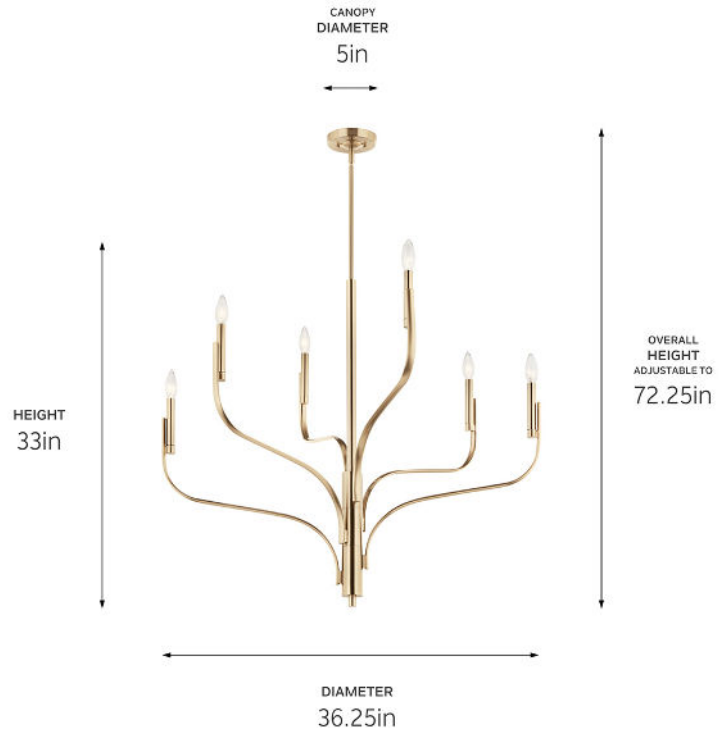

SPECIFICATIONS

Certifications/Qualifications

ADA Compliant	No
Prop65	Yes
Location Rating	Dry
	kichler.com/warranty

Dimensions

Height	33"
Overall Height	72.25"
Weight	9.84 LBS
Canopy Width	5"
Canopy Depth	1.25"

Electrical

Input Voltage	120 V

Light Source

Light Source	Bulb
Lamp Included	Not Included
# Of Bulbs/LED Modules	6
Max Or Nominal Watt	60 W
Lamp Type	B
Socket Type	E12 (Candelabra)
Dimmable	Yes

Mounting/Installation

Interior/Exterior	Interior Product
Mounting Weight	9.84 LBS
Lead Wire Length	144
Wire Connectors	Wire Nuts

FIXTURE ATTRIBUTES

Housing/Glass

Primary Material	Steel
Shade Included	No
Max Stem Tilt	90 °

Product/Ordering Information

SKU	52673CPZ
Finish	Champagne Bronze™
UPC	783927045919

Finishes

- Black
- Champagne Bronze™
- Polished Nickel