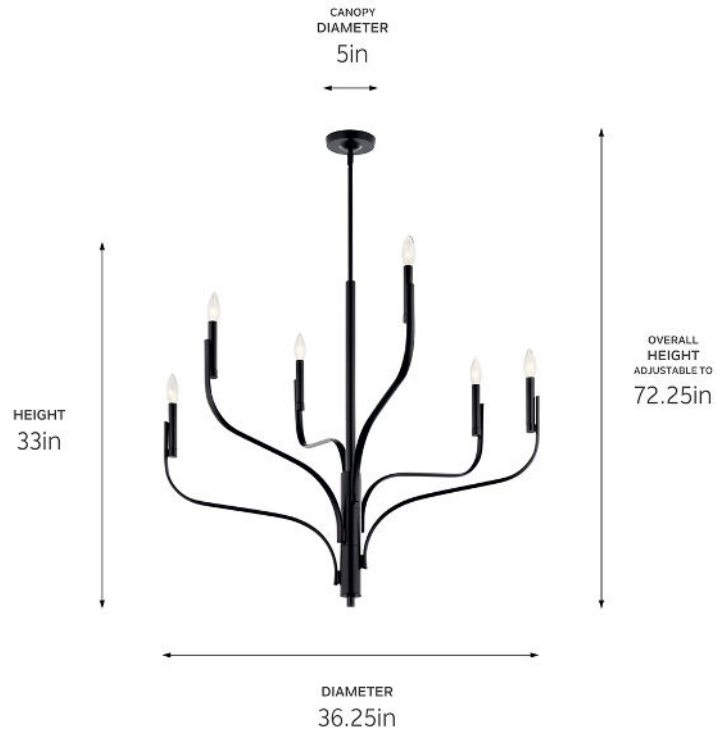

SPECIFICATIONS

Certifications/Qualifications

ADA Compliant	No
Prop65	No
Location Rating	Dry kichler.com/warranty

Dimensions

Height	33"
Overall Height	72.25"
Weight	9.84 LBS
Canopy Width	5"
Canopy Depth	1.25"

Electrical

Input Voltage	120 V

Light Source

Light Source	Bulb
Lamp Included	Not Included
# Of Bulbs/LED Modules	6
Max Or Nominal Watt	60 W
Lamp Type	B
Socket Type	E12 (Candelabra)
Dimmable	Yes

Mounting/Installation

Interior/Exterior	Interior Product
Mounting Weight	9.84 LBS
Lead Wire Length	144
Wire Connectors	Wire Nuts

FIXTURE ATTRIBUTES

Housing/Glass

Primary Material	Steel
Shade Included	No
Max Stem Tilt	90 °

Product/Ordering Information

SKU	52673BK
Finish	Black
UPC	783927045896

Finishes

- Black
- Champagne Bronze™
- Polished Nickel