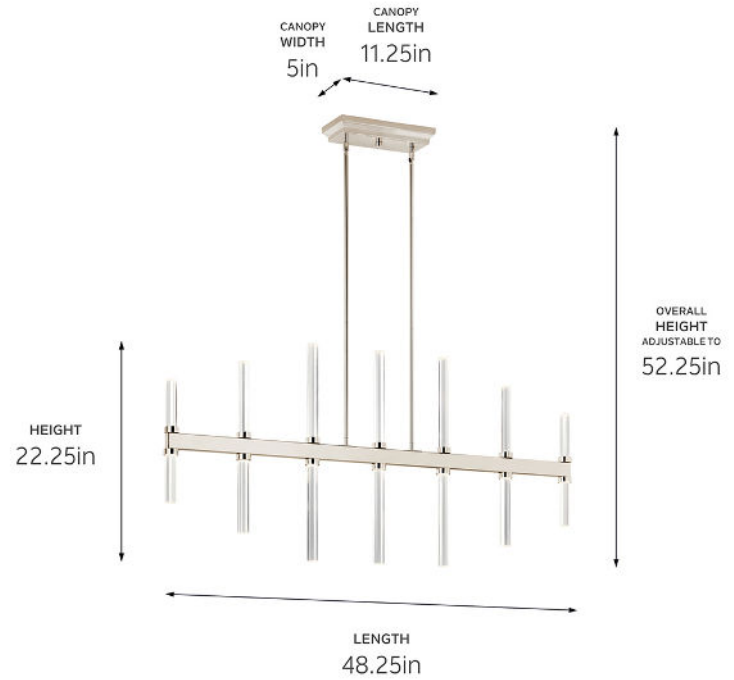

SPECIFICATIONS

Certifications/Qualifications

ADA Compliant	No
Prop65	No
Location Rating	Dry kichler.com/warranty

Dimensions

Height	22.25"
Overall Height	52.25"
Length	48.25"
Width	5"
Weight	16.35 LBS
Canopy Height	11.25"
Canopy Width	5"
Canopy Depth	1.75"

Electrical

Input Voltage	120 V

Light Source

Light Source	Integrated LED
Lamp Included	Integrated
# Of Bulbs/LED Modules	14
Max Or Nominal Watt	71 W
Max Wattage/Range	71
Lamp Type	Integrated
Socket Type	Integrated LED

Photometrics

Color Rendering Index	92
Color Temperature Range	3000 K
Delivered Lumens	3813
Delivered Efficacy (Lumens/Watt)	53.7

Mounting/Installation

Interior/Exterior	Interior Product
Mounting Weight	6.55 LBS
Lead Wire Length	144
Wire Connectors	Wire Nuts

FIXTURE ATTRIBUTES

Housing/Glass

Primary Material	Steel
Diffuser Description	Faceted K9 Glass
Shade Included	No
Max Stem Tilt	90 °

Product/Ordering Information

SKU	52670PN
Finish	Polished Nickel
UPC	783927045889

Finishes

- Black
- Champagne Bronze™
- Polished Nickel