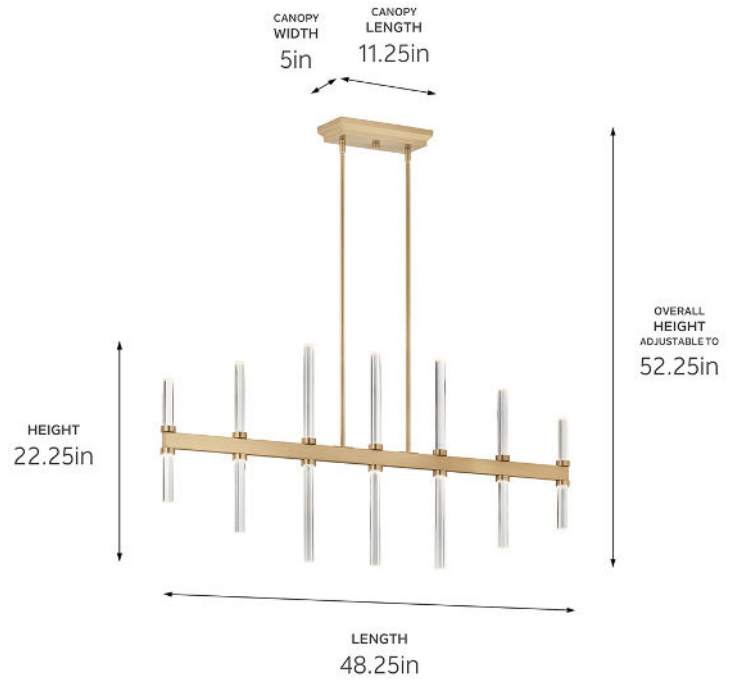

SPECIFICATIONS

Certifications/Qualifications

ADA Compliant	No
Prop65	Yes
Location Rating	Dry kichler.com/warranty

Dimensions

Height	22.25"
Overall Height	52.25"
Length	48.25"
Width	5"
Weight	16.35 LBS
Canopy Height	11.25"
Canopy Width	5"
Canopy Depth	1.75"

Electrical

Input Voltage	120 V

Light Source

Light Source	Integrated LED
Lamp Included	Integrated
# Of Bulbs/LED Modules	14
Max Or Nominal Watt	71 W
Max Wattage/Range	71
Lamp Type	Integrated
Socket Type	Integrated LED

Photometrics

Color Rendering Index	92
Color Temperature Range	3000 K
Delivered Lumens	3813
Delivered Efficacy (Lumens/Watt)	53.7

Mounting/Installation

Interior/Exterior	Interior Product
Mounting Weight	6.55 LBS
Lead Wire Length	144
Wire Connectors	Wire Nuts

FIXTURE ATTRIBUTES

Housing/Glass

Primary Material	Steel
Diffuser Description	Faceted K9 Glass
Shade Included	No
Max Stem Tilt	90 °

Product/Ordering Information

Sku	52670CPZ
Finish	Champagne Bronze™
UPC	783927045643

Finishes

- Black
- Champagne Bronze™
- Polished Nickel