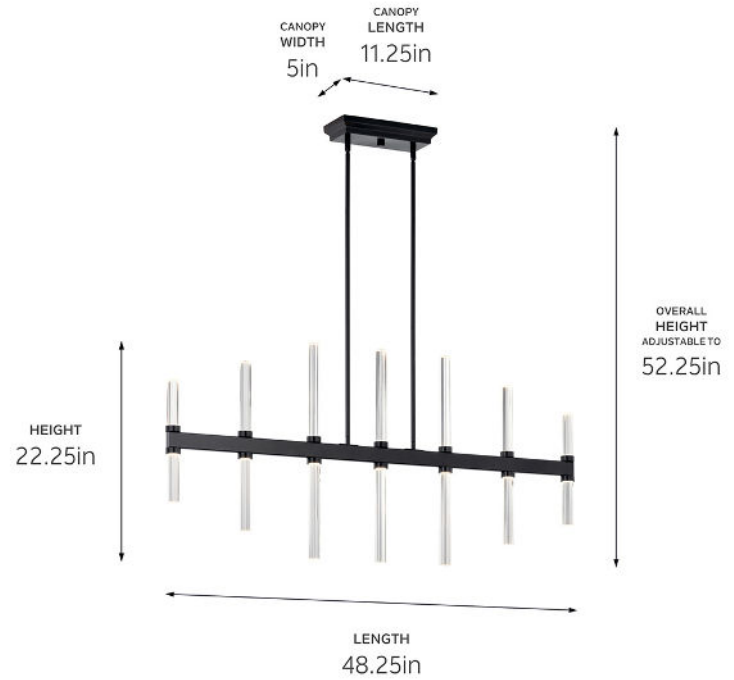

SPECIFICATIONS

Certifications/Qualifications

ADA Compliant	No
Prop65	No
Location Rating	Dry kichler.com/warranty

Dimensions

Height	22.25"
Overall Height	52.25"
Length	48.25"
Width	5"
Weight	16.35 LBS
Canopy Height	11.25"
Canopy Width	5"
Canopy Depth	1.75"

Electrical

Input Voltage	120 V

Light Source

Light Source	Integrated LED
Lamp Included	Integrated
# Of Bulbs/LED Modules	14
Max Or Nominal Watt	71 W
Max Wattage/Range	71
Lamp Type	Integrated
Socket Type	Integrated LED

Photometrics

Color Rendering Index	92
Color Temperature Range	3000 K
Delivered Lumens	3813
Delivered Efficacy (Lumens/Watt)	53.7

Mounting/Installation

Interior/Exterior	Interior Product
Mounting Weight	6.55 LBS
Lead Wire Length	144
Wire Connectors	Wire Nuts

FIXTURE ATTRIBUTES

Housing/Glass

Primary Material	Steel
Diffuser Description	Faceted K9 Glass
Shade Included	No
Max Stem Tilt	90 °

Product/Ordering Information

SKU	52670BK
Finish	Black
UPC	783927045872

Finishes

- Black
- Champagne Bronze™
- Polished Nickel