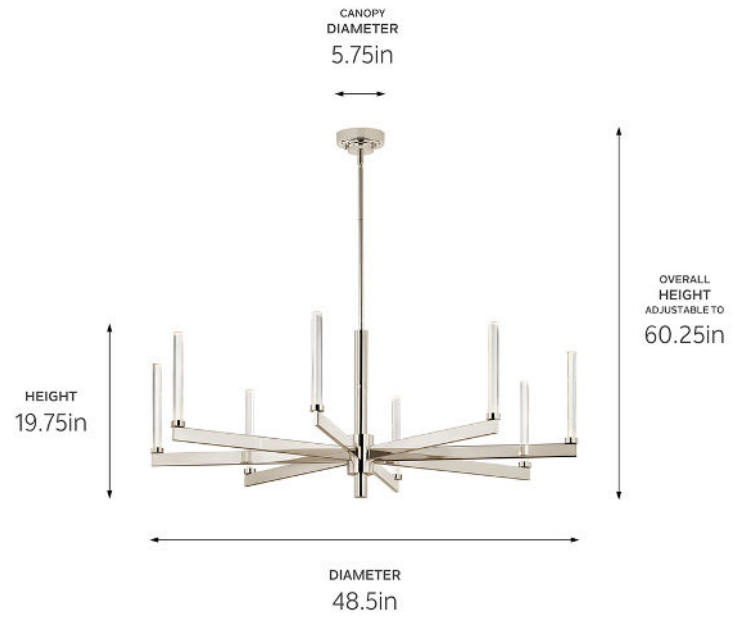

SPECIFICATIONS

Certifications/Qualifications

ADA Compliant	No
Prop65	No
Location Rating	Dry kichler.com/warranty

Dimensions

Height	19.75"
Overall Height	60.25"
Weight	19 LBS
Canopy Width	5.75"
Canopy Depth	2.75"

Electrical

Input Voltage	120 V

Light Source

Light Source	Integrated LED
Lamp Included	Integrated
# Of Bulbs/LED Modules	8
Max Or Nominal Watt	39.9 W
Max Wattage/Range	39.9
Lamp Type	Integrated
Socket Type	Integrated LED

Photometrics

Color Rendering Index	92
Color Temperature Range	3000 K
Delivered Lumens	2236
Delivered Efficacy (Lumens/Watt)	56.1

Mounting/Installation

Interior/Exterior	Interior Product
Mounting Weight	13.4 LBS
Lead Wire Length	144
Wire Connectors	Wire Nuts

FIXTURE ATTRIBUTES

Housing/Glass

Primary Material	Steel
Diffuser Description	Faceted K9 Glass
Shade Included	No
Max Stem Tilt	90 °

Product/Ordering Information

SKU	52668PN
Finish	Polished Nickel
UPC	783927045858

Finishes

- Black
- Champagne Bronze™
- Polished Nickel