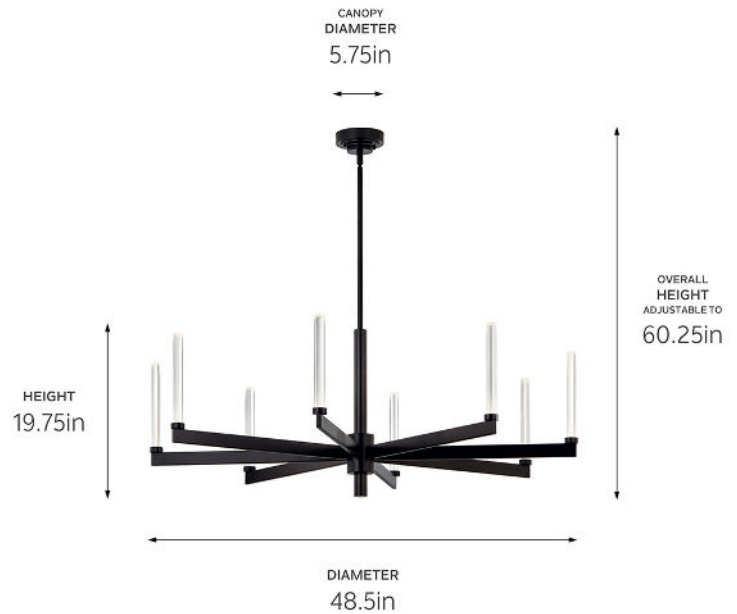

SPECIFICATIONS

Certifications/Qualifications

ADA Compliant	No
Prop65	No
Location Rating	Dry
	kichler.com/warranty

Dimensions

Height	19.75"
Overall Height	60.25"
Weight	19 LBS
Canopy Diameter	5.75"
Canopy Depth	2.75"

Electrical

Input Voltage	120 V

Light Source

Light Source	Integrated LED
Lamp Included	Integrated
# Of Bulbs/LED Modules	8
Max Or Nominal Watt	39.9 W
Max Wattage/Range	39.9
Lamp Type	Integrated
Socket Type	Integrated LED

Photometrics

Color Rendering Index	92
Color Temperature Range	3000 K
Delivered Lumens	2236
Delivered Efficacy (Lumens/Watt)	56.1

Mounting/Installation

Interior/Exterior	Interior Product
Mounting Weight	13.4 LBS
Lead Wire Length	144
Wire Connectors	Wire Nuts

FIXTURE ATTRIBUTES

Housing/Glass

Primary Material	Steel
Diffuser Description	Faceted K9 Glass
Shade Included	No
Max Stem Tilt	90 °

Product/Ordering Information

SKU	52668BK
Finish	Black
UPC	783927045841

Finishes

- Black
- Champagne Bronze™
- Polished Nickel