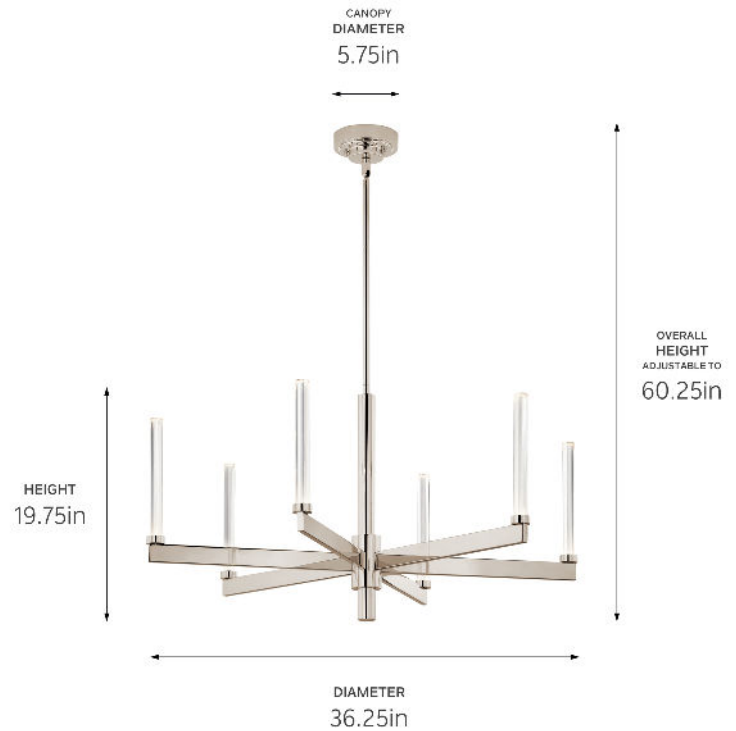

SPECIFICATIONS

Certifications/Qualifications

ADA Compliant	No
Prop65	No
Location Rating	Dry kichler.com/warranty

Dimensions

Height	19.75"
Overall Height	60.25"
Weight	13.75 LBS
Canopy Width	5.75"
Canopy Depth	2.75"

Electrical

Input Voltage	120 V

Light Source

Light Source	Integrated LED
Lamp Included	Integrated
# Of Bulbs/LED Modules	6
Max Or Nominal Watt	40.6 W
Max Wattage/Range	40.6
Lamp Type	Integrated
Socket Type	Integrated LED

Photometrics

Color Rendering Index	91
Color Temperature Range	3000 K
Delivered Lumens	2031
Delivered Efficacy (Lumens/Watt)	50

Mounting/Installation

Interior/Exterior	Interior Product
Mounting Weight	9.55 LBS
Lead Wire Length	144
Wire Connectors	Wire Nuts

FIXTURE ATTRIBUTES

Housing/Glass

Primary Material	Steel
Diffuser Description	Faceted K9 Glass
Shade Included	No
Max Stem Tilt	90 °

Product/Ordering Information

SKU	52667PN
Finish	Polished Nickel
UPC	783927045797

Finishes

- Black
- Champagne Bronze™
- Polished Nickel