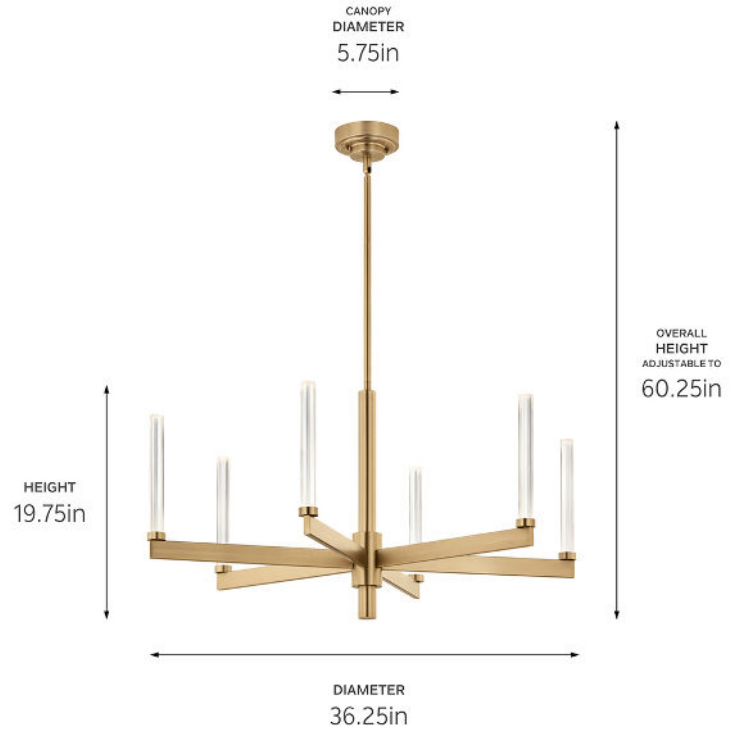

SPECIFICATIONS

Certifications/Qualifications

ADA Compliant	No
Prop65	Yes
Location Rating	Dry
	kichler.com/warranty

Dimensions

Height	19.75"
Overall Height	60.25"
Weight	13.75 LBS
Canopy Width	5.75"
Canopy Depth	2.75"

Electrical

Input Voltage	120 V

Light Source

Light Source	Integrated LED
Lamp Included	Integrated
# Of Bulbs/LED Modules	6
Max Or Nominal Watt	40.6 W
Max Wattage/Range	40.6
Lamp Type	Integrated
Socket Type	Integrated LED

Photometrics

Color Rendering Index	91
Color Temperature Range	3000 K
Delivered Lumens	2031
Delivered Efficacy (Lumens/Watt)	50

Mounting/Installation

Interior/Exterior	Interior Product
Mounting Weight	9.55 LBS
Lead Wire Length	144
Wire Connectors	Wire Nuts

FIXTURE ATTRIBUTES

Housing/Glass

Primary Material	Steel
Diffuser Description	Faceted K9 Glass
Shade Included	No
Max Stem Tilt	90 °

Product/Ordering Information

SKU	52667CPZ
Finish	Champagne Bronze™
UPC	783927045803

Finishes

- Black
- Champagne Bronze™
- Polished Nickel