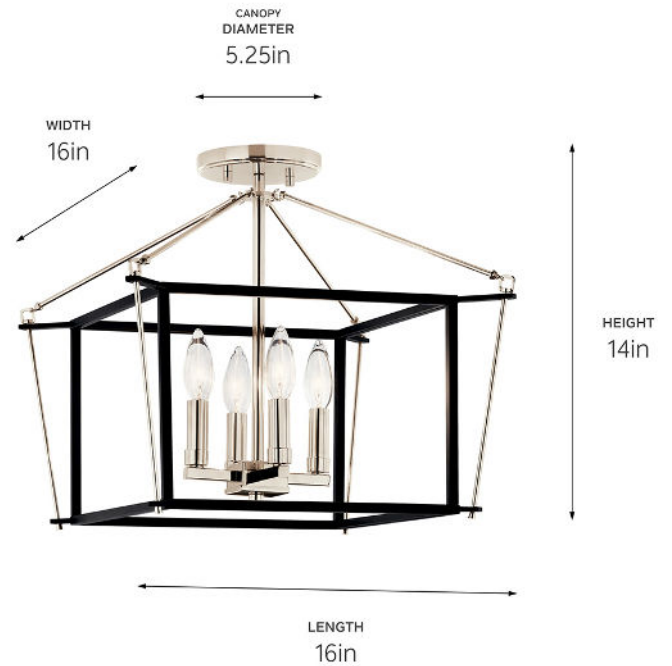

SPECIFICATIONS

Certifications/Qualifications

ADA Compliant	No
Prop65	No
Location Rating	Dry kichler.com/warranty

Dimensions

Height	14"
Overall Height	14"
Length	16"
Width	16"
Weight	4.4 LBS
Canopy Width	5.25"
Canopy Depth	0.75"

Electrical

Input Voltage	120 V

Light Source

Light Source	Bulb
Lamp Included	Not Included
# Of Bulbs/LED Modules	4
Max Or Nominal Watt	60 W
Lamp Type	B
Socket Type	E12 (Candelabra)
Dimmable	Yes

Mounting/Installation

Interior/Exterior	Interior Product
Mounting Weight	4.4 LBS
Lead Wire Length	6
Wire Connectors	Wire Nuts

FIXTURE ATTRIBUTES

Housing/Glass

Primary Material	Steel
Shade Included	No

Product/Ordering Information

SKU	52633PN
Finish	Polished Nickel
UPC	783927045735

Finishes

- Champagne Bronze™ | Black
- Polished Nickel | Black

ALSO IN THIS FAMILY