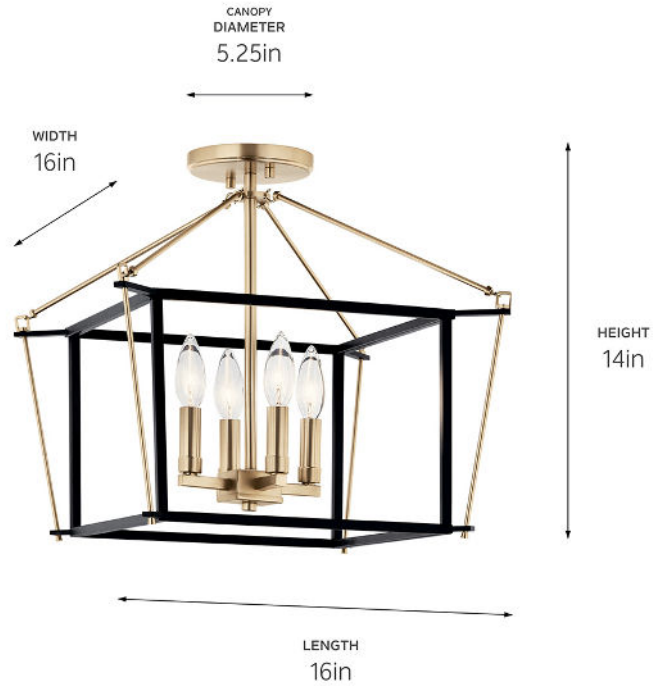

SPECIFICATIONS

Certifications/Qualifications

ADA Compliant	No
Prop65	Yes
Location Rating	Dry
	kichler.com/warranty

Dimensions

Height	14"
Overall Height	14"
Length	16"
Width	16"
Weight	4.4 LBS
Canopy Width	5.25"
Canopy Depth	0.75"

Electrical

Input Voltage	120 V

Light Source

Light Source	Bulb
Lamp Included	Not Included
# Of Bulbs/LED Modules	4
Max Or Nominal Watt	60 W
Lamp Type	B
Socket Type	E12 (Candelabra)
Dimmable	Yes

Mounting/Installation

Interior/Exterior	Interior Product
Mounting Weight	4.4 LBS
Lead Wire Length	6
Wire Connectors	Wire Nuts

FIXTURE ATTRIBUTES

Housing/Glass

Primary Material	Steel
Shade Included	No

Product/Ordering Information

SKU	52633CPZ
Finish	Champagne Bronze™ | Black
UPC	783927045728

Finishes

- Champagne Bronze™ | Black
- Polished Nickel | Black

ALSO IN THIS FAMILY