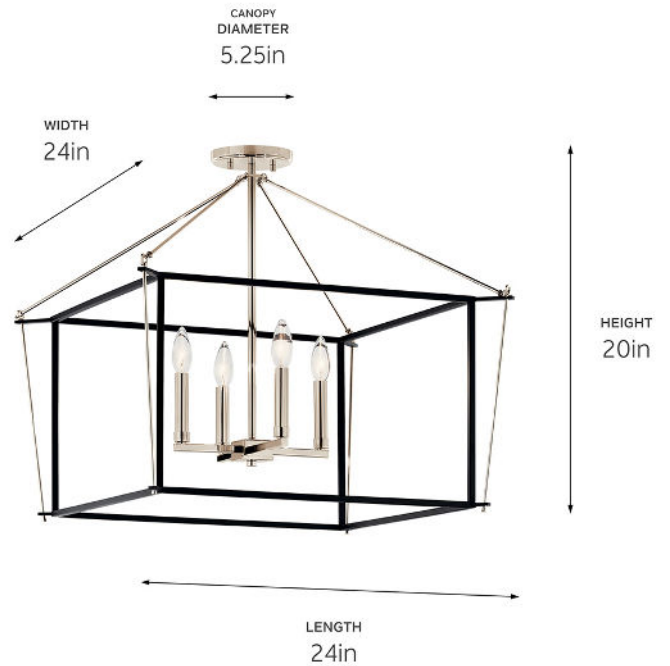

SPECIFICATIONS

Certifications/Qualifications

ADA Compliant	No
Prop65	No
Location Rating	Dry kichler.com/warranty

Dimensions

Height	20"
Overall Height	20"
Length	24"
Width	24"
Weight	6.4 LBS
Canopy Width	5.25"
Canopy Depth	0.75"

Electrical

Input Voltage	120 V

Light Source

Light Source	Bulb
Lamp Included	Not Included
# Of Bulbs/LED Modules	4
Max Or Nominal Watt	60 W
Lamp Type	B
Socket Type	E12 (Candelabra)
Dimmable	Yes

Mounting/Installation

Interior/Exterior	Interior Product
Mounting Weight	6.4 LBS
Lead Wire Length	6
Wire Connectors	Wire Nuts

FIXTURE ATTRIBUTES

Housing/Glass

Primary Material	Steel
Shade Included	No

Product/Ordering Information

SKU	52632PN
Finish	Polished Nickel
UPC	783927045759

Finishes

- Champagne Bronze™ | Black
- Polished Nickel | Black

ALSO IN THIS FAMILY