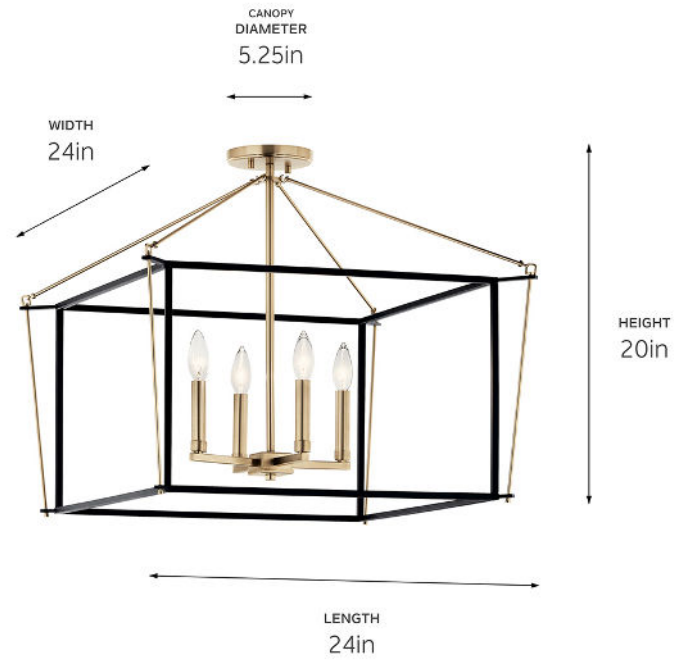

SPECIFICATIONS

Certifications/Qualifications	
ADA Compliant	No
Prop65	Yes
Location Rating	Dry kichler.com/warranty
Dimensions	
Height	20"
Overall Height	20"
Length	24"
Width	24"
Weight	6.4 LBS
Canopy Width	5.25"
Canopy Depth	0.75"
Electrical	
Input Voltage	120 V
Light Source	
Light Source	Bulb
Lamp Included	Not Included
# Of Bulbs/LED Modules	4
Max Or Nominal Watt	60 W
Lamp Type	B
Socket Type	E12 (Candelabra)
Dimmable	Yes

Mounting/Installation	
Interior/Exterior	Interior Product
Mounting Weight	6.4 LBS
Lead Wire Length	6
Wire Connectors	Wire Nuts

FIXTURE ATTRIBUTES

Housing/Glass	
Primary Material	Steel
Shade Included	No
Product/Ordering Information	
SKU	52632CPZ
Finish	Champagne Bronze™
UPC	783927045742

Finishes	
Champagne Bronze™ | Black	
Polished Nickel | Black