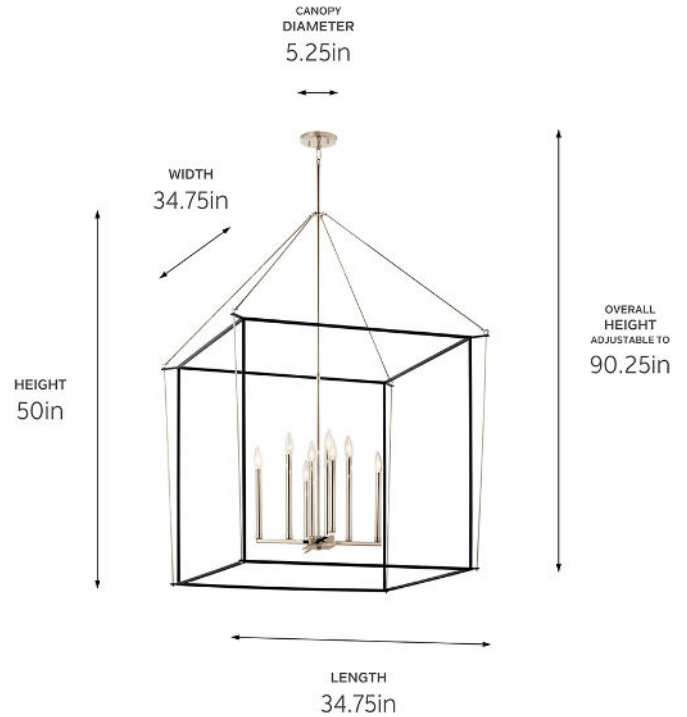

SPECIFICATIONS

Certifications/Qualifications

ADA Compliant	No
Prop65	No
Location Rating	Dry kichler.com/warranty

Dimensions

Height	50"
Overall Height	90.25"
Length	34.75"
Width	34.75"
Weight	12.5 LBS
Canopy Diameter	5.25"
Canopy Depth	0.75"

Electrical

Input Voltage	120 V

Light Source

Light Source	Bulb
Lamp Included	Not Included
# Of Bulbs/LED Modules	8
Max Or Nominal Watt	60 W
Lamp Type	B
Socket Type	E12 (Candelabra)
Dimmable	Yes

Mounting/Installation

Interior/Exterior	Interior Product
Mounting Weight	12.5 LBS
Lead Wire Length	144
Wire Connectors	Wire Nuts

FIXTURE ATTRIBUTES

Housing/Glass

Primary Material	Steel
Shade Included	No
Max Stem Tilt	90 °

Product/Ordering Information

SKU	52629PN
Finish	Polished Nickel
UPC	783927045711

Finishes

- Champagne Bronze™ | Black
- Polished Nickel | Black

ALSO IN THIS FAMILY