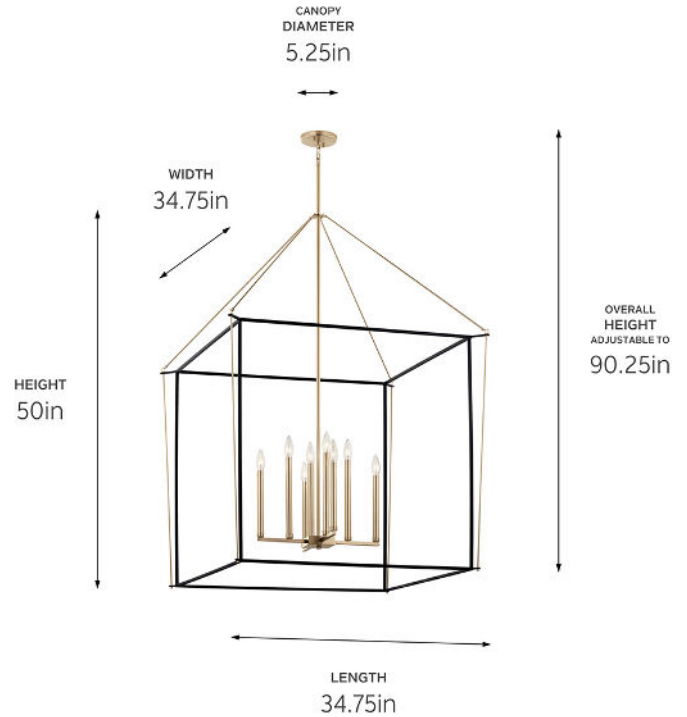

SPECIFICATIONS

Certifications/Qualifications

ADA Compliant	No
Prop65	Yes
Location Rating	Dry
	kichler.com/warranty

Dimensions

Height	50"
Overall Height	90.25"
Length	34.75"
Width	34.75"
Weight	12.5 LBS
Canopy Diameter	5.25"
Canopy Depth	0.75"

Electrical

Input Voltage	120 V

Light Source

Light Source	Bulb
Lamp Included	Not Included
# Of Bulbs/LED Modules	8
Max Or Nominal Watt	60 W
Lamp Type	B
Socket Type	E12 (Candelabra)
Dimmable	Yes

Mounting/Installation

Interior/Exterior	Interior Product
Mounting Weight	12.5 LBS
Lead Wire Length	144
Wire Connectors	Wire Nuts

FIXTURE ATTRIBUTES

Housing/Glass

Primary Material	Steel
Shade Included	No
Max Stem Tilt	90 °

Product/Ordering Information

SKU	52629CPZ
Finish	Champagne Bronze™ | Black
UPC	783927045704

Finishes

- Champagne Bronze™ | Black
- Polished Nickel | Black

ALSO IN THIS FAMILY