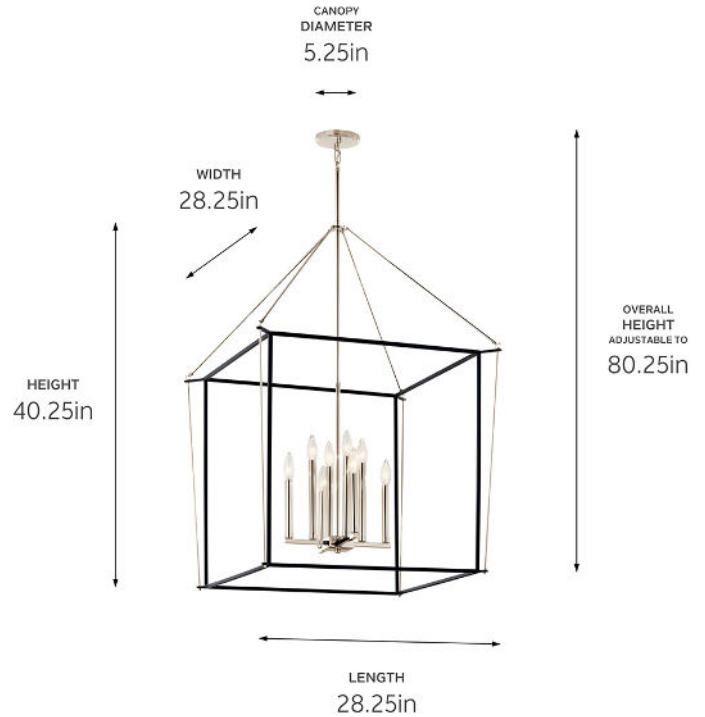

SPECIFICATIONS

Certifications/Qualifications

ADA Compliant	No
Prop65	No
Location Rating	Dry kichler.com/warranty

Dimensions

Height	40.25"
Overall Height	80.25"
Length	28.25"
Width	28.25"
Weight	11 LBS
Canopy Width	5.25"
Canopy Depth	0.75"

Electrical

Input Voltage	120 V

Light Source

Light Source	Bulb
Lamp Included	Not Included
# Of Bulbs/LED Modules	8
Max Or Nominal Watt	60 W
Lamp Type	B
Socket Type	E12 (Candelabra)
Dimmable	Yes

Mounting/Installation

Interior/Exterior	Interior Product
Mounting Weight	11 LBS
Lead Wire Length	144
Wire Connectors	Wire Nuts

FIXTURE ATTRIBUTES

Housing/Glass

Primary Material	Steel
Shade Included	No
Max Stem Tilt	90 °

Product/Ordering Information

SKU	52628PN
Finish	Polished Nickel
UPC	783927045698

Finishes

- Champagne Bronze™ | Black
- Polished Nickel | Black

ALSO IN THIS FAMILY