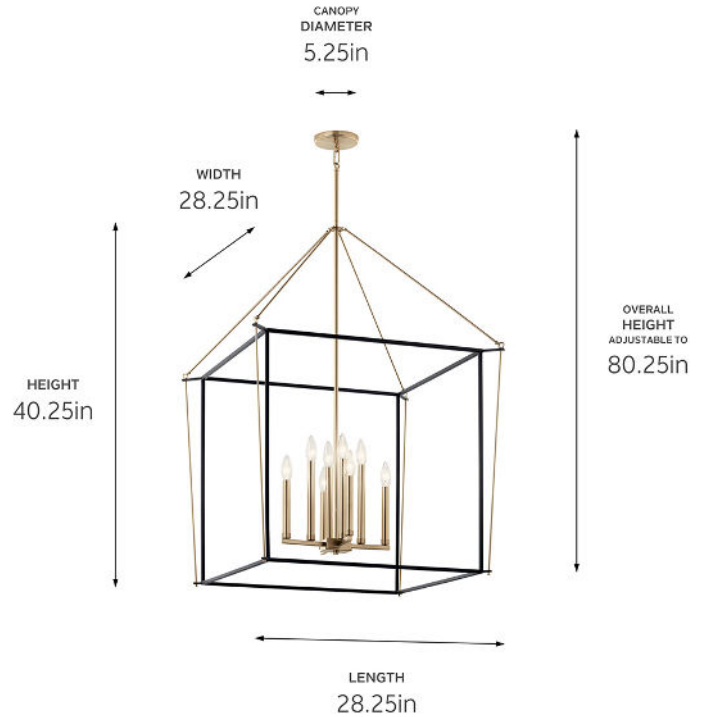

SPECIFICATIONS

Certifications/Qualifications

ADA Compliant	No
Prop65	Yes
Location Rating	Dry
	kichler.com/warranty

Dimensions

Height	40.25"
Overall Height	80.25"
Length	28.25"
Width	28.25"
Weight	11 LBS
Canopy Width	5.25"
Canopy Depth	0.75"

Electrical

Input Voltage	120 V

Light Source

Light Source	Bulb
Lamp Included	Not Included
# Of Bulbs/LED Modules	8
Max Or Nominal Watt	60 W
Lamp Type	B
Socket Type	E12 (Candelabra)
Dimmable	Yes

Mounting/Installation

Interior/Exterior	Interior Product
Mounting Weight	11 LBS
Lead Wire Length	144
Wire Connectors	Wire Nuts

FIXTURE ATTRIBUTES

Housing/Glass

Primary Material	Steel
Shade Included	No
Max Stem Tilt	90 °

Product/Ordering Information

SKU	52628CPZ
Finish	Champagne Bronze™ | Black
UPC	783927045674

Finishes

- Champagne Bronze™ | Black
- Polished Nickel | Black

ALSO IN THIS FAMILY