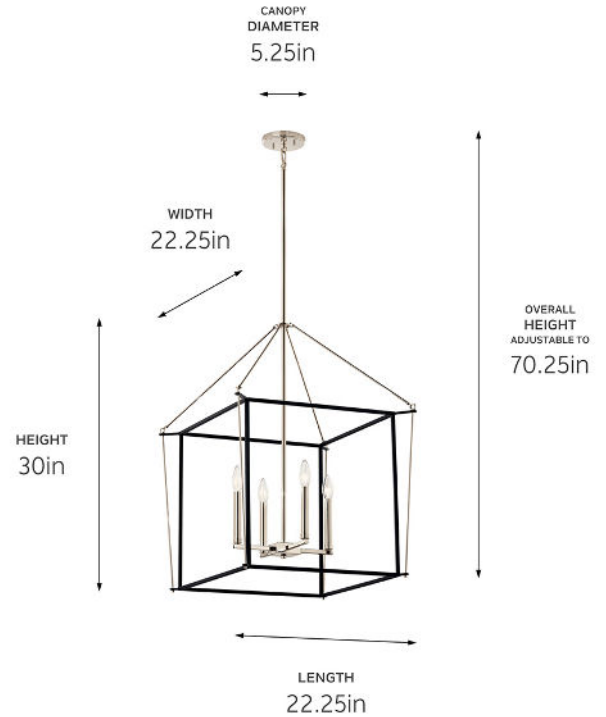

SPECIFICATIONS

Certifications/Qualifications

ADA Compliant	No
Prop65	No
Location Rating	Dry kichler.com/warranty

Dimensions

Height	30"
Overall Height	70.25"
Length	22.25"
Width	22.25"
Weight	8.4 LBS
Canopy Width	5.25"
Canopy Depth	0.75"

Electrical

Input Voltage	120 V

Light Source

Light Source	Bulb
Lamp Included	Not Included
# Of Bulbs/LED Modules	4
Max Or Nominal Watt	60 W
Lamp Type	B
Socket Type	E12 (Candelabra)
Dimmable	Yes

Mounting/Installation

Interior/Exterior	Interior Product
Mounting Weight	8.4 LBS
Lead Wire Length	144
Wire Connectors	Wire Nuts

FIXTURE ATTRIBUTES

Housing/Glass

Primary Material	Steel
Shade Included	No
Max Stem Tilt	90 °

Product/Ordering Information

SKU	52627PN
Finish	Polished Nickel
UPC	783927045773

Finishes

- Champagne Bronze™ | Black
- Polished Nickel | Black

ALSO IN THIS FAMILY