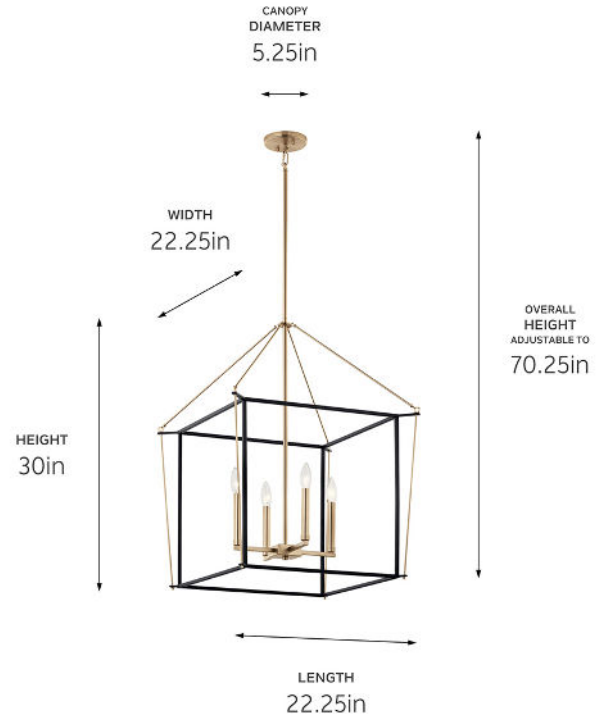

SPECIFICATIONS

Certifications/Qualifications

ADA Compliant	No
Prop65	Yes
Location Rating	Dry kichler.com/warranty

Dimensions

Height	30"
Overall Height	70.25"
Length	22.25"
Width	22.25"
Weight	8.4 LBS
Canopy Width	5.25"
Canopy Depth	0.75"

Electrical

Input Voltage	120 V

Light Source

Light Source	Bulb
Lamp Included	Not Included
# Of Bulbs/LED Modules	4
Max Or Nominal Watt	60 W
Lamp Type	B
Socket Type	E12 (Candelabra)
Dimmable	Yes

Mounting/Installation

Interior/Exterior	Interior Product
Mounting Weight	8.4 LBS
Lead Wire Length	144
Wire Connectors	Wire Nuts

FIXTURE ATTRIBUTES

Housing/Glass

Primary Material	Steel
Shade Included	No
Max Stem Tilt	90 °

Product/Ordering Information

SKU	52627CPZ
Finish	Champagne Bronze™ | Black
UPC	783927045766

Finishes

- Champagne Bronze™ | Black
- Polished Nickel | Black

ALSO IN THIS FAMILY