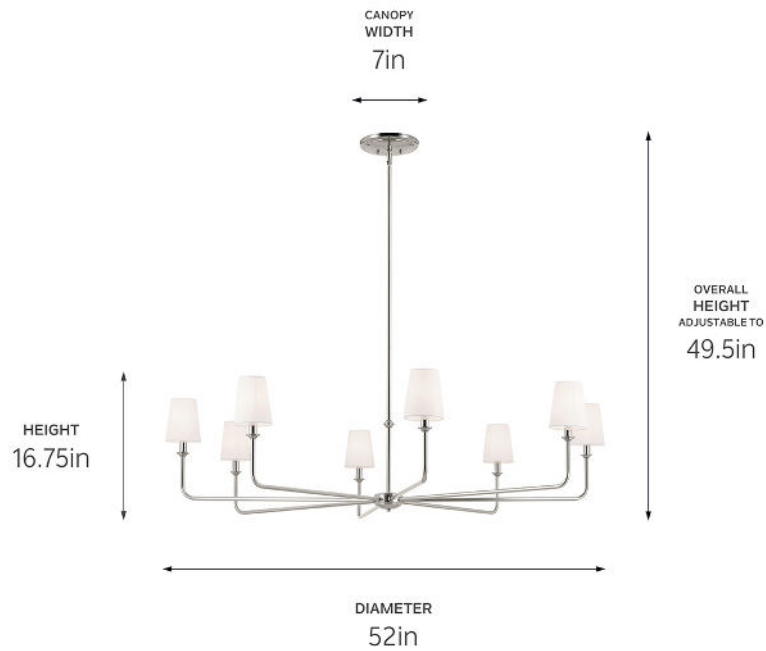

SPECIFICATIONS

Certifications/Qualifications

Prop65	No
Location Rating	Dry kichler.com/warranty

Dimensions

Height	16.75"
Overall Height	49.5"
Weight	9.46 LBS
Canopy Height	1.25"
Canopy Width	7"
Canopy Depth	7"

Electrical

Input Voltage	120 V

Light Source

Light Source	Bulb
Lamp Included	Not Included
# Of Bulbs/LED Modules	8
Max Or Nominal Watt	25 W
Lamp Type	B10
Socket Type	E12 (Candelabra)
Dimmable	Yes

Mounting/Installation

Interior/Exterior	Interior Product
Mounting Weight	9.31 LBS
Lead Wire Length	144
Wire Connectors	Wire Nuts

FIXTURE ATTRIBUTES

Housing/Glass

Primary Material	Steel
Shade Included	Yes
Shade Description	Fabric Tapered Shade
Shade Dimensions	4.25 DIA
Max Stem Tilt	90 °

Product/Ordering Information

SKU	52521PN
Finish	Polished Nickel
UPC	783927047579

Finishes

- Black
- Brushed Natural Brass
- Polished Nickel