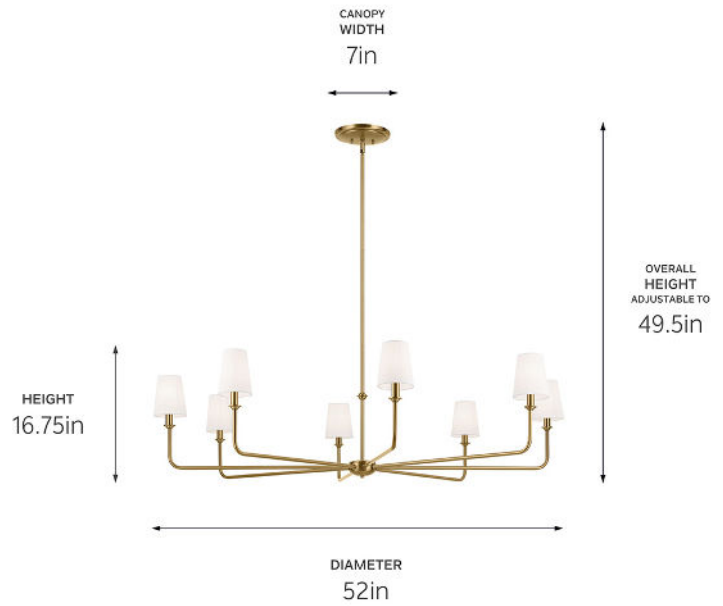

SPECIFICATIONS

Certifications/Qualifications

Prop65	Yes
Location Rating	Dry kichler.com/warranty

Dimensions

Height	16.75"
Overall Height	49.5"
Weight	9.46 LBS
Canopy Height	1.25"
Canopy Width	7"
Canopy Depth	7"

Electrical

Input Voltage	120 V

Light Source

Light Source	Bulb
Lamp Included	Not Included
# Of Bulbs/LED Modules	8
Max Or Nominal Watt	25 W
Lamp Type	B10
Socket Type	E12 (Candelabra)
Dimmable	Yes

Mounting/Installation

Interior/Exterior	Interior Product
Mounting Weight	9.31 LBS
Lead Wire Length	144
Wire Connectors	Wire Nuts

FIXTURE ATTRIBUTES

Housing/Glass

Primary Material	Steel
Shade Included	Yes
Shade Description	Fabric Tapered Shade
Shade Dimensions	4.25 DIA
Max Stem Tilt	90 °

Product/Ordering Information

SKU	52521BNB
Finish	Brushed Natural Brass
UPC	783927047586

Finishes

- Black
- Brushed Natural Brass
- Polished Nickel