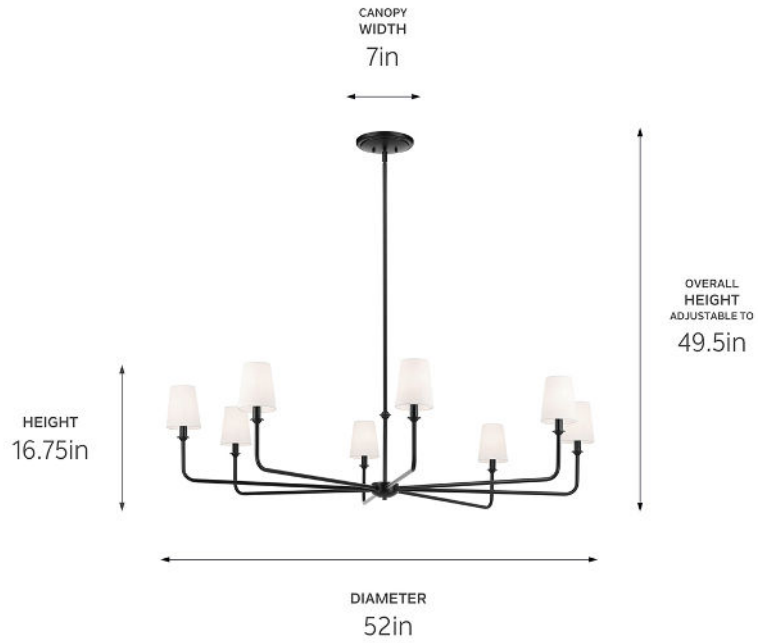

SPECIFICATIONS

Certifications/Qualifications

Prop65	No
Location Rating	Dry kichler.com/warranty

Dimensions

Height	16.75"
Overall Height	49.5"
Weight	9.46 LBS
Canopy Height	1.25"
Canopy Width	7"
Canopy Depth	7"

Electrical

Input Voltage	120 V

Light Source

Light Source	Bulb
Lamp Included	Not Included
# Of Bulbs/LED Modules	8
Max Or Nominal Watt	25 W
Lamp Type	B10
Socket Type	E12 (Candelabra)
Dimmable	Yes

Mounting/Installation

Interior/Exterior	Interior Product
Mounting Weight	9.31 LBS
Lead Wire Length	144
Wire Connectors	Wire Nuts

FIXTURE ATTRIBUTES

Housing/Glass

Primary Material	Steel
Shade Included	Yes
Shade Description	Fabric Tapered Shade
Shade Dimensions	4.25 DIA
Max Stem Tilt	90 °

Product/Ordering Information

SKU	52521BK
Finish	Black
UPC	783927047562

Finishes

- Black
- Brushed Natural Brass
- Polished Nickel