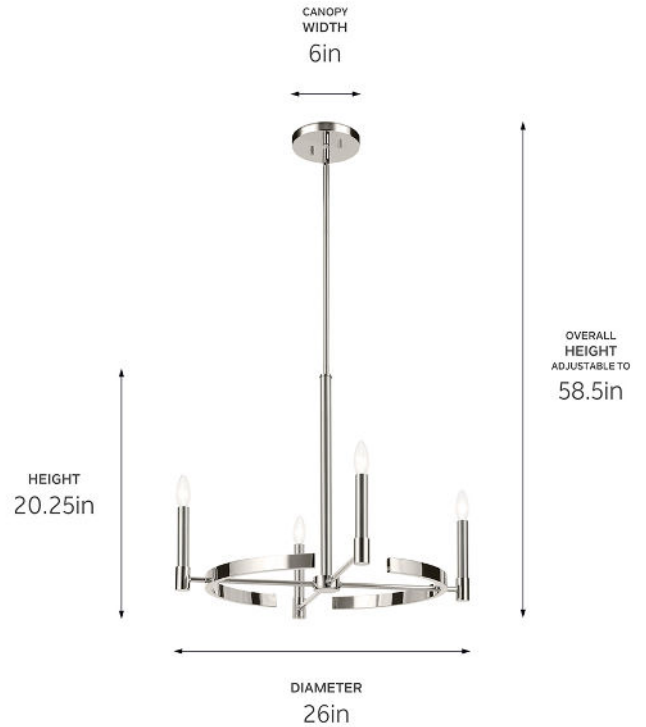

SPECIFICATIONS

Certifications/Qualifications

Prop65	No
Location Rating	Dry kichler.com/warranty

Dimensions

Height	20.25"
Overall Height	58.5"
Weight	9.48 LBS
Canopy Height	0.75"
Canopy Width	6"
Canopy Depth	6"

Electrical

Input Voltage	120 V

Light Source

Light Source	Bulb
Lamp Included	Not Included
# Of Bulbs/LED Modules	4
Max Or Nominal Watt	60 W
Lamp Type	G16.5
Socket Type	E12 (Candelabra)
Dimmable	Yes

Mounting/Installation

Interior/Exterior	Interior Product
Mounting Weight	9.48 LBS
Lead Wire Length	144
Wire Connectors	Wire Nuts

FIXTURE ATTRIBUTES

Housing/Glass

Primary Material	Steel
Shade Included	No
Max Stem Tilt	90 °

Product/Ordering Information

Sku	52426PN
Finish	Polished Nickel
UPC	783927047548

Finishes

- Black
- Brushed Natural Brass
- Polished Nickel