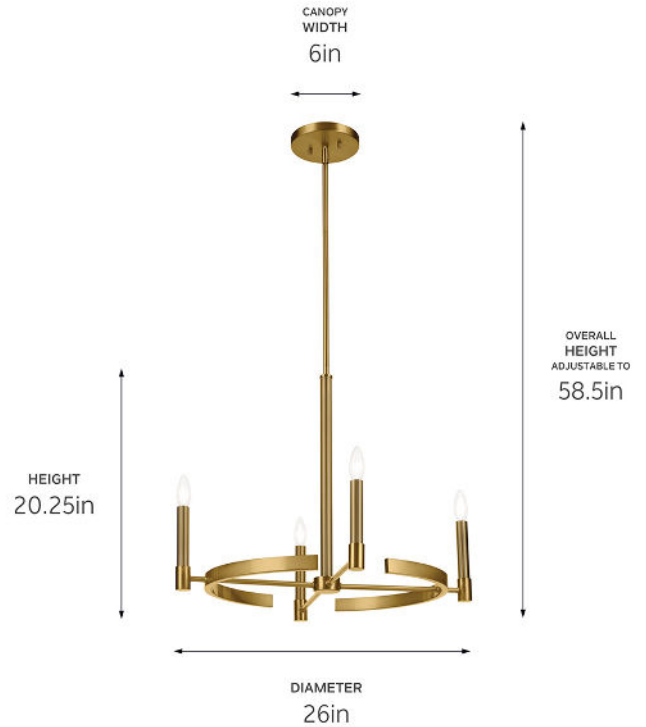

SPECIFICATIONS

Certifications/Qualifications

Prop65	Yes
Location Rating	Dry kichler.com/warranty

Dimensions

Height	20.25"
Overall Height	58.5"
Weight	9.48 LBS
Canopy Height	0.75"
Canopy Width	6"
Canopy Depth	6"

Electrical

Input Voltage	120 V

Light Source

Light Source	Bulb
Lamp Included	Not Included
# Of Bulbs/LED Modules	4
Max Or Nominal Watt	60 W
Lamp Type	G16.5
Socket Type	E12 (Candelabra)
Dimmable	Yes

Mounting/Installation

Interior/Exterior	Interior Product
Mounting Weight	9.48 LBS
Lead Wire Length	144
Wire Connectors	Wire Nuts

FIXTURE ATTRIBUTES

Housing/Glass

Primary Material	Steel
Shade Included	No
Max Stem Tilt	90 °

Product/Ordering Information

Sku	52426BNB
Finish	Brushed Natural Brass
UPC	783927047555

Finishes

- Black
- Brushed Natural Brass
- Polished Nickel