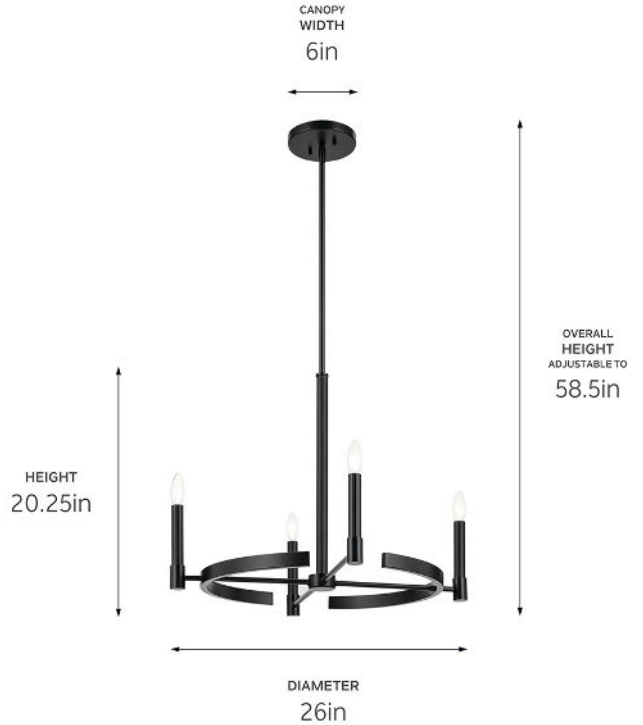

SPECIFICATIONS

Certifications/Qualifications

Prop65	No
Location Rating	Dry kichler.com/warranty

Dimensions

Height	20.25"
Overall Height	58.5"
Weight	9.48 LBS
Canopy Height	0.75"
Canopy Width	6"
Canopy Depth	6"

Electrical

Input Voltage	120 V

Light Source

Light Source	Bulb
Lamp Included	Not Included
# Of Bulbs/LED Modules	4
Max Or Nominal Watt	60 W
Lamp Type	G16.5
Socket Type	E12 (Candelabra)
Dimmable	Yes

Mounting/Installation

Interior/Exterior	Interior Product
Mounting Weight	9.48 LBS
Lead Wire Length	144
Wire Connectors	Wire Nuts

FIXTURE ATTRIBUTES

Housing/Glass

Primary Material	Steel
Shade Included	No
Max Stem Tilt	90 °

Product/Ordering Information

SKU	52426BK
Finish	Black
UPC	783927047531

Finishes

- Black
- Brushed Natural Brass
- Polished Nickel