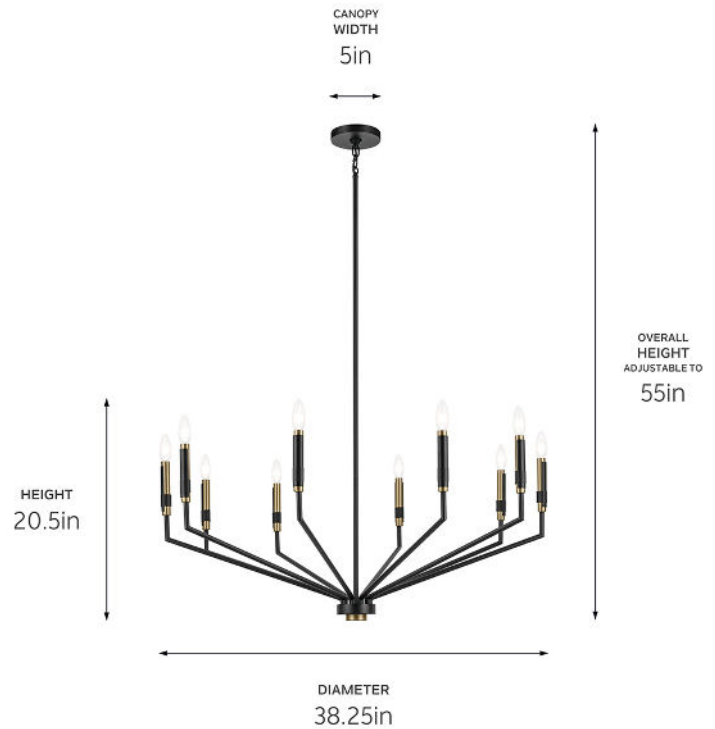

SPECIFICATIONS

Certifications/Qualifications

Prop65	No
Location Rating	Dry kichler.com/warranty

Dimensions

Height	20.5"
Overall Height	55"
Weight	10.3 LBS
Canopy Height	0.75"
Canopy Width	5"
Canopy Depth	5"

Electrical

Input Voltage	120 V

Light Source

Light Source	Bulb
Lamp Included	Not Included
# Of Bulbs/LED Modules	10
Max Or Nominal Watt	60 W
Lamp Type	G16.5, T6
Socket Type	E12 (Candelabra)
Dimmable	Yes

Mounting/Installation

Interior/Exterior	Interior Product
Mounting Weight	10.3 LBS
Lead Wire Length	144
Wire Connectors	Wire Nuts

FIXTURE ATTRIBUTES

Housing/Glass

Primary Material	Steel
Shade Included	No

Product/Ordering Information

SKU	52348BK
Finish	Black
UPC	783927047517

Finishes

- Black | Bronze
- White | Bronze