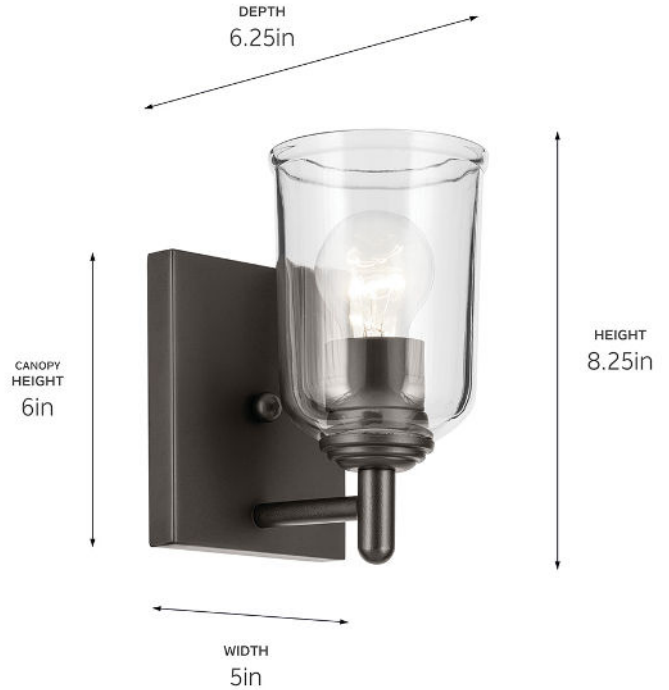

SPECIFICATIONS

Certifications/Qualifications

ADA Compliant	No
Prop65	No
Dark Sky Compliant	No
Location Rating	Damp
	kichler.com/warranty

Dimensions

Height	8.25"
Width	5"
Height From Center Of Wall Opening (Spec Sheet)	5"
Extension	6.25"
Weight	2.55 LBS
Canopy Height	6"
Canopy Width	5"
Canopy Depth	0.75"

Electrical

Input Voltage	120 V

Light Source

Light Source	Bulb
Lamp Included	Not Included
# Of Bulbs/LED Modules	1
Max Or Nominal Watt	100 W
Lamp Type	A19
Socket Type	E26 (Medium)
Dimmable	Yes
Dimmable Notes	Dimmable When Used With Dimmer Switch (sold Separately); When Using LED Bulbs, See Bulb Manufacturer Dimming Specifications.

Mounting/Installation

Interior/Exterior	Interior Product
Mounting Weight	1.01 LBS
Lead Wire Length	6
Wire Connectors	Wire Nuts

FIXTURE ATTRIBUTES

Housing/Glass

Primary Material	Steel
Shade Included	No
Shade Dimensions	4.50 DIA X 6.00

Product/Ordering Information

Sku	45572OZCLR
Finish	Olde Bronze
UPC	783927050869

Finishes

- Black
- Black
- Brushed Nickel
- Brushed Nickel
- Chrome
- Chrome
- Natural Brass

ALSO IN THIS FAMILY

43670NBRCLR

43670NI

43670NICLR