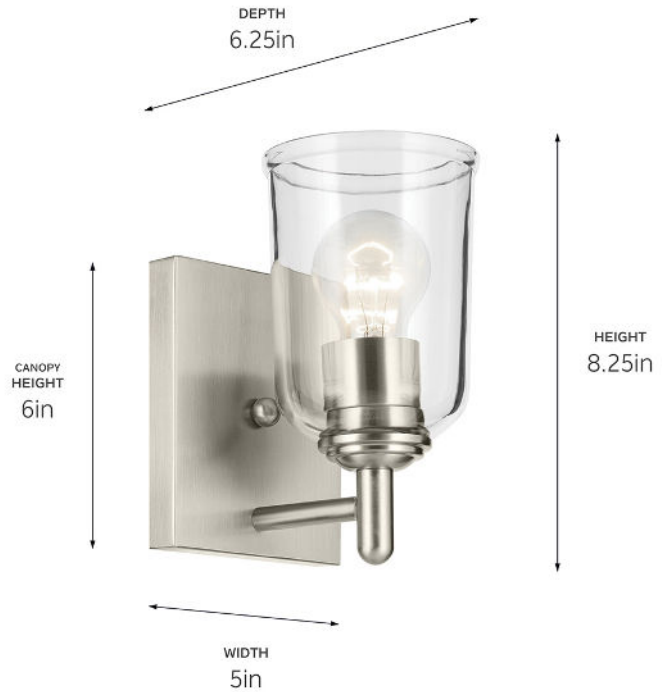

SPECIFICATIONS

Certifications/Qualifications

ADA Compliant	No
Prop65	No
Dark Sky Compliant	No
Location Rating	Damp
	kichler.com/warranty

Dimensions

Height	8.25"
Width	5"
Height From Center Of Wall Opening (Spec Sheet)	5"
Extension	6.25"
Weight	2.55 LBS
Canopy Height	6"
Canopy Width	5"
Canopy Depth	0.75"

Electrical

Input Voltage	120 V

Light Source

Light Source	Bulb
Lamp Included	Not Included
# Of Bulbs/LED Modules	1
Max Or Nominal Watt	100 W
Lamp Type	A19
Socket Type	E26 (Medium)
Dimmable	Yes
Dimmable Notes	Dimmable When Used With Dimmer Switch (sold Separately); When Using LED Bulbs, See Bulb Manufacturer Dimming Specifications.

Mounting/Installation

Interior/Exterior	Interior Product
Mounting Weight	1.01 LBS
Lead Wire Length	6
Wire Connectors	Wire Nuts

FIXTURE ATTRIBUTES

Housing/Glass

Primary Material	Steel
Shade Included	No
Shade Dimensions	4.50 DIA X 6.00

Product/Ordering Information

Sku	45572NICLR
Finish	Brushed Nickel
UPC	783927050852

Finishes

- Black
- Black
- Brushed Nickel
- Brushed Nickel
- Chrome
- Chrome
- Natural Brass

ALSO IN THIS FAMILY