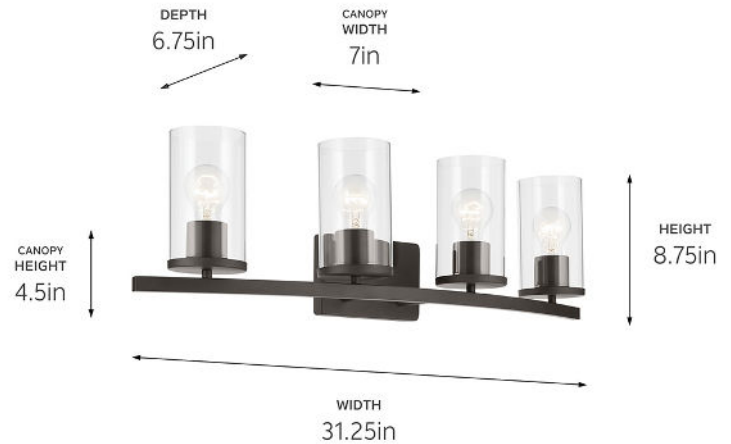

SPECIFICATIONS

Certifications/Qualifications

ADA Compliant	No
Prop65	No
Location Rating	Damp kichler.com/warranty

Dimensions

Height	8.75"
Width	31.25"
Height From Center Of Wall Opening (Spec Sheet)	6.5"
Extension	6.75"
Weight	6.93 LBS
Canopy Height	4.5"
Canopy Width	7"
Canopy Depth	0.75"

Electrical

Input Voltage	120 V

Light Source

Light Source	Bulb
Lamp Included	Not Included
# Of Bulbs/LED Modules	4
Max Or Nominal Watt	100 W
Lamp Type	A19
Socket Type	E26 (Medium)
Dimmable	Yes
Dimmable Notes	Dimmable When Used With Dimmer Switch (sold Separately); When Using LED Bulbs, See Bulb Manufacturer Dimming Specifications.

Mounting/Installation

Interior/Exterior	Interior Product
Mounting Weight	4.73 LBS
Lead Wire Length	6
Wire Connectors	Wire Nuts

FIXTURE ATTRIBUTES

Housing/Glass

Primary Material	Steel
Shade Included	No
Shade Dimensions	4.00 DIA X 6.75

Product/Ordering Information

SKU	45498OZCLR
Finish	Olde Bronze
UPC	783927050821

Finishes

- Black
- Black
- Brushed Nickel
- Brushed Nickel
- Chrome
- Chrome
- Natural Brass
- Natural Brass