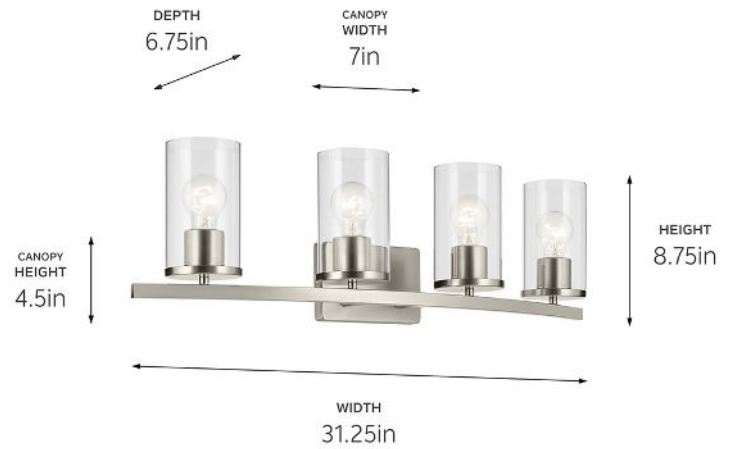

SPECIFICATIONS

Certifications/Qualifications

ADA Compliant	No
Prop65	No
Location Rating	Damp kichler.com/warranty

Dimensions

Height	8.75"
Width	31.25"
Height From Center Of Wall Opening (Spec Sheet) Extension	6.5"
Weight	6.93 LBS
Canopy Height	4.5"
Canopy Width	7"
Canopy Depth	0.75"

Electrical

Input Voltage	120 V

Light Source

Light Source	Bulb
Lamp Included	Not Included
# Of Bulbs/LED Modules	4
Max Or Nominal Watt	100 W
Lamp Type	A19
Socket Type	E26 (Medium)
Dimmable	Yes
Dimmable Notes	Dimmable When Used With Dimmer Switch (sold Separately); When Using LED Bulbs, See Bulb Manufacturer Dimming Specifications.

Mounting/Installation

Interior/Exterior	Interior Product
Mounting Weight	4.73 LBS
Lead Wire Length	6
Wire Connectors	Wire Nuts

FIXTURE ATTRIBUTES

Housing/Glass

Primary Material	Steel
Shade Included	No
Shade Dimensions	4.00 DIA X 6.75

Product/Ordering Information

Sku	45498NICLR
Finish	Brushed Nickel
UPC	783927050814

Finishes

- Black
- Black
- Brushed Nickel
- Brushed Nickel
- Chrome
- Chrome
- Natural Brass
- Natural Brass