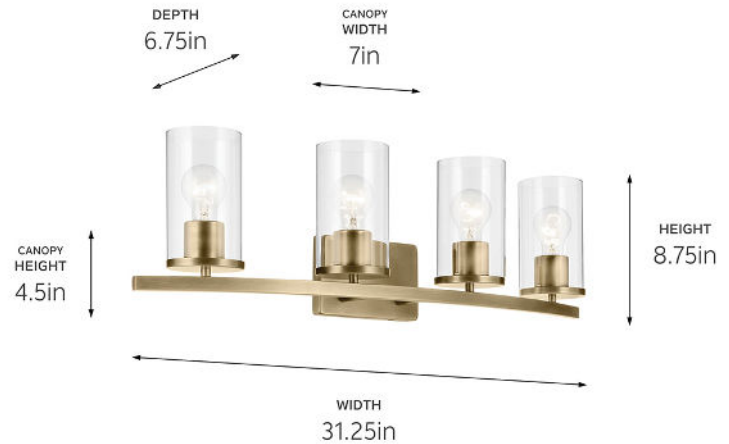

SPECIFICATIONS

Certifications/Qualifications

ADA Compliant	No
Prop65	Yes
Location Rating	Damp kichler.com/warranty

Dimensions

Height	8.75"
Width	31.25"
Height From Center Of Wall Opening (Spec Sheet)	6.5"
Extension	6.75"
Weight	6.93 LBS
Canopy Height	4.5"
Canopy Width	7"
Canopy Depth	0.75"

Electrical

Input Voltage	120 V

Light Source

Light Source	Bulb
Lamp Included	Not Included
# Of Bulbs/LED Modules	4
Max Or Nominal Watt	100 W
Lamp Type	A19
Socket Type	E26 (Medium)
Dimmable	Yes
Dimmable Notes	Dimmable When Used With Dimmer Switch (sold Separately); When Using LED Bulbs, See Bulb Manufacturer Dimming Specifications.

Mounting/Installation

Interior/Exterior	Interior Product
Mounting Weight	4.73 LBS
Lead Wire Length	6
Wire Connectors	Wire Nuts

FIXTURE ATTRIBUTES

Housing/Glass

Primary Material	Steel
Shade Included	No
Shade Dimensions	4.00 DIA X 6.75

Product/Ordering Information

SKU	45498NBRCLR
Finish	Natural Brass
UPC	783927050838

Finishes

- Black
- Black
- Brushed Nickel
- Brushed Nickel
- Chrome
- Chrome
- Natural Brass
- Natural Brass