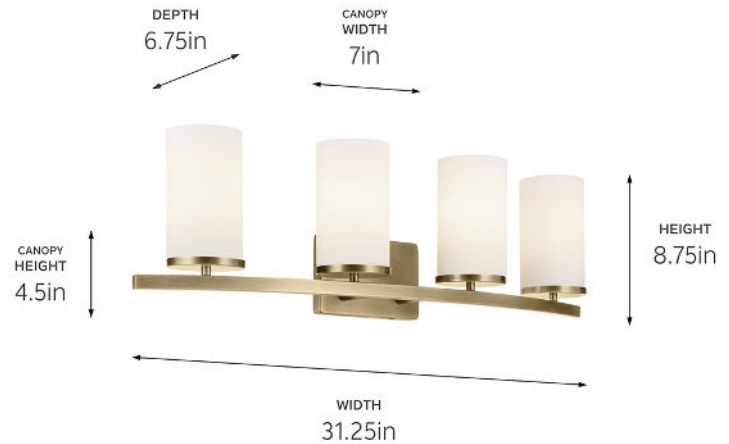

SPECIFICATIONS

Certifications/Qualifications

ADA Compliant	No
Prop65	Yes
Location Rating	Damp
	kichler.com/warranty

Dimensions

Height	8.75"
Width	31.25"
Height From Center Of Wall Opening (Spec Sheet)	6.5"
Extension	6.75"
Weight	6.93 LBS
Canopy Height	4.5"
Canopy Width	7"
Canopy Depth	0.75"

Electrical

Input Voltage	120 V

Light Source

Light Source	Bulb
Lamp Included	Not Included
# Of Bulbs/LED Modules	4
Max Or Nominal Watt	100 W
Lamp Type	A19
Socket Type	E26 (Medium)
Dimmable	Yes
Dimmable Notes	Dimmable When Used With Dimmer Switch (sold Separately); When Using LED Bulbs, See Bulb Manufacturer Dimming Specifications.

Mounting/Installation

Interior/Exterior	Interior Product
Mounting Weight	4.73 LBS
Lead Wire Length	6
Wire Connectors	Wire Nuts

FIXTURE ATTRIBUTES

Housing/Glass

Primary Material	Steel
Shade Included	No
Shade Dimensions	4.00 DIA X 6.75

Product/Ordering Information

SKU	45498NBR
Finish	Natural Brass
UPC	783927050791

Finishes

- Black
- Black
- Brushed Nickel
- Brushed Nickel
- Chrome
- Chrome
- Natural Brass
- Natural Brass