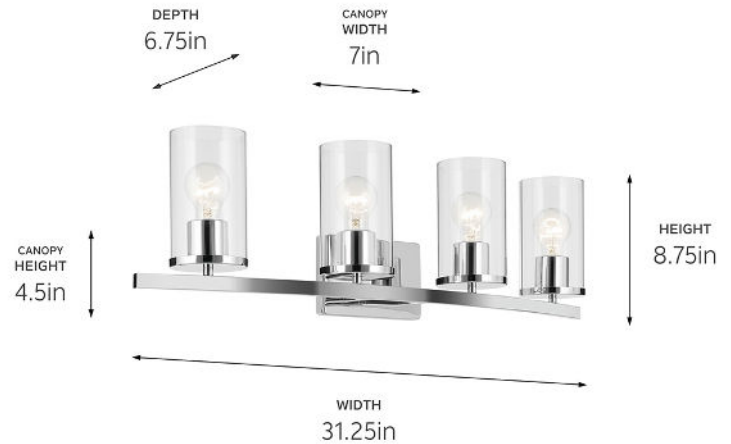

SPECIFICATIONS

Certifications/Qualifications

ADA Compliant	No
Prop65	No
Location Rating	Damp kichler.com/warranty

Dimensions

Height	8.75"
Width	31.25"
Height From Center Of Wall Opening (Spec Sheet)	6.5"
Extension	6.75"
Weight	6.93 LBS
Canopy Height	4.5"
Canopy Width	7"
Canopy Depth	0.75"

Electrical

Input Voltage	120 V

Light Source

Light Source	Bulb
Lamp Included	Not Included
# Of Bulbs/LED Modules	4
Max Or Nominal Watt	100 W
Lamp Type	A19
Socket Type	E26 (Medium)
Dimmable	Yes
Dimmable Notes	Dimmable When Used With Dimmer Switch (sold Separately); When Using LED Bulbs, See Bulb Manufacturer Dimming Specifications.

Mounting/Installation

Interior/Exterior	Interior Product
Mounting Weight	4.73 LBS
Lead Wire Length	6
Wire Connectors	Wire Nuts

FIXTURE ATTRIBUTES

Housing/Glass

Primary Material	Steel
Shade Included	No
Shade Dimensions	4.00 DIA X 6.75

Product/Ordering Information

SKU	45498CHCLR
Finish	Chrome
UPC	783927050807

Finishes

- Black
- Black
- Brushed Nickel
- Brushed Nickel
- Chrome
- Chrome
- Natural Brass
- Natural Brass