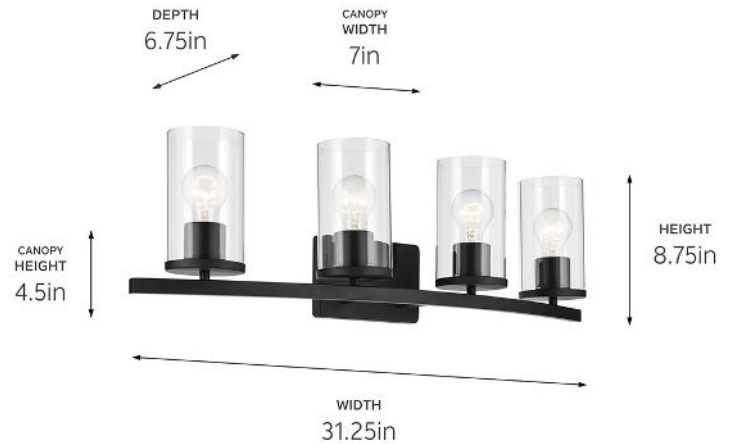

SPECIFICATIONS

Certifications/Qualifications

ADA Compliant	No
Prop65	No
Location Rating	Damp kichler.com/warranty

Dimensions

Height	8.75"
Width	31.25"
Height From Center Of Wall Opening (Spec Sheet)	6.5"
Extension	6.75"
Weight	6.93 LBS
Canopy Height	4.5"
Canopy Width	7"
Canopy Depth	0.75"

Electrical

Input Voltage	120 V

Light Source

Light Source	Bulb
Lamp Included	Not Included
# Of Bulbs/LED Modules	4
Max Or Nominal Watt	100 W
Lamp Type	A19
Socket Type	E26 (Medium)
Dimmable	Yes
Dimmable Notes	Dimmable When Used With Dimmer Switch (sold Separately); When Using LED Bulbs, See Bulb Manufacturer Dimming Specifications.

Mounting/Installation

Interior/Exterior	Interior Product
Mounting Weight	4.73 LBS
Lead Wire Length	6
Wire Connectors	Wire Nuts

FIXTURE ATTRIBUTES

Housing/Glass

Primary Material	Steel
Shade Included	No
Shade Dimensions	4.00 DIA X 6.75

Product/Ordering Information

Sku	45498BKCLR
Finish	Black
UPC	783927050715

Finishes

- Black
- Black
- Brushed Nickel
- Brushed Nickel
- Chrome
- Chrome
- Natural Brass
- Natural Brass