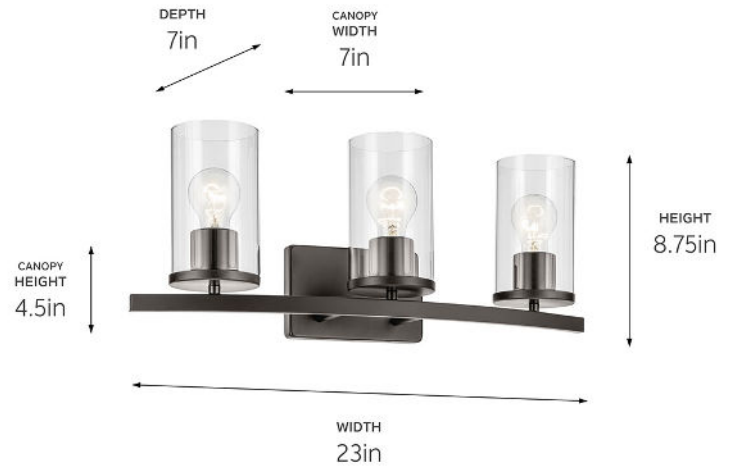

SPECIFICATIONS

Certifications/Qualifications

ADA Compliant	No
Prop65	No
Location Rating	Damp kichler.com/warranty

Dimensions

Height	8.75"
Width	23"
Height From Center Of Wall Opening (Spec Sheet) Extension	6.5"
Weight	7"
Canopy Height	6.93 LBS
Canopy Width	4.5"
Canopy Depth	7"
	0.75"

Electrical

Input Voltage	120 V

Light Source

Light Source	Bulb
Lamp Included	Not Included
# Of Bulbs/LED Modules	3
Max Or Nominal Watt	100 W
Lamp Type	A19
Socket Type	E26 (Medium)
Dimmable	Yes
Dimmable Notes	Dimmable When Used With Dimmer Switch (sold Separately); When Using LED Bulbs, See Bulb Manufacturer Dimming Specifications.

Mounting/Installation

Interior/Exterior	Interior Product
Mounting Weight	4.73 LBS
Lead Wire Length	6
Wire Connectors	Wire Nuts

FIXTURE ATTRIBUTES

Housing/Glass

Primary Material	Steel
Shade Included	No
Shade Dimensions	4.00 DIA X 6.75

Product/Ordering Information

Sku	45497OZCLR
Finish	Olde Bronze
UPC	783927050760

Finishes

- Black
- Black
- Brushed Nickel
- Brushed Nickel
- Chrome
- Chrome
- Natural Brass
- Natural Brass