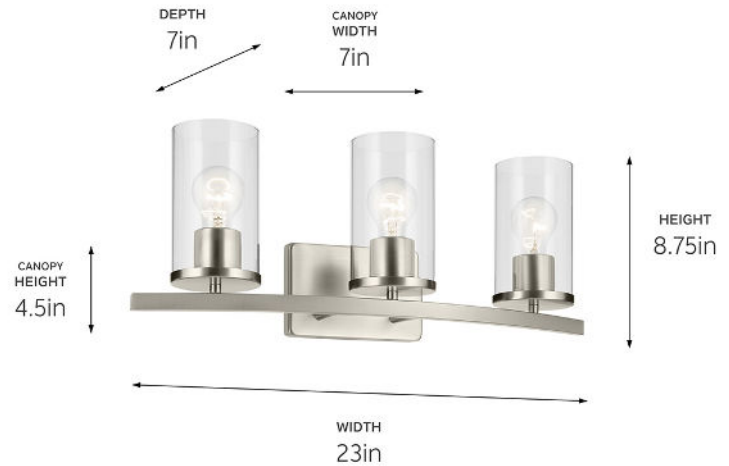

SPECIFICATIONS

Certifications/Qualifications

ADA Compliant	No
Prop65	No
Location Rating	Damp kichler.com/warranty

Dimensions

Height	8.75"
Width	23"
Height From Center Of Wall Opening (Spec Sheet)	6.5"
Extension	7"
Weight	6.93 LBS
Canopy Height	4.5"
Canopy Width	7"
Canopy Depth	0.75"

Electrical

Input Voltage	120 V

Light Source

Light Source	Bulb
Lamp Included	Not Included
# Of Bulbs/LED Modules	3
Max Or Nominal Watt	100 W
Lamp Type	A19
Socket Type	E26 (Medium)
Dimmable	Yes
Dimmable Notes	Dimmable When Used With Dimmer Switch (sold Separately); When Using LED Bulbs, See Bulb Manufacturer Dimming Specifications.

Mounting/Installation

Interior/Exterior	Interior Product
Mounting Weight	4.73 LBS
Lead Wire Length	6
Wire Connectors	Wire Nuts

FIXTURE ATTRIBUTES

Housing/Glass

Primary Material	Steel
Shade Included	No
Shade Dimensions	4.00 DIA X 6.75

Product/Ordering Information

Sku	45497NICLR
Finish	Brushed Nickel
UPC	783927050746

Finishes

- Black
- Black
- Brushed Nickel
- Brushed Nickel
- Chrome
- Chrome
- Natural Brass
- Natural Brass