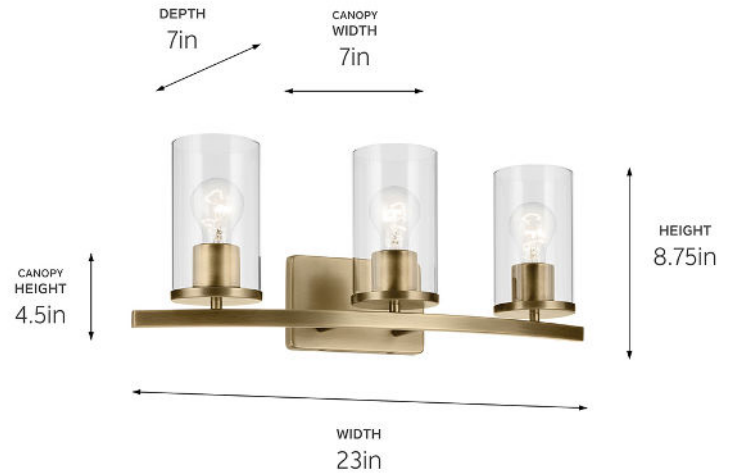

SPECIFICATIONS

Certifications/Qualifications

ADA Compliant	No
Prop65	Yes
Location Rating	Damp
	kichler.com/warranty

Dimensions

Height	8.75"
Width	23"
Height From Center Of Wall Opening (Spec Sheet)	6.5"
Extension	7"
Weight	6.93 LBS
Canopy Height	4.5"
Canopy Width	7"
Canopy Depth	0.75"

Electrical

Input Voltage	120 V

Light Source

Light Source	Bulb
Lamp Included	Not Included
# Of Bulbs/LED Modules	3
Max Or Nominal Watt	100 W
Lamp Type	A19
Socket Type	E26 (Medium)
Dimmable	Yes
Dimmable Notes	Dimmable When Used With Dimmer Switch (sold Separately); When Using LED Bulbs, See Bulb Manufacturer Dimming Specifications.

Mounting/Installation

Interior/Exterior	Interior Product
Mounting Weight	4.73 LBS
Lead Wire Length	6
Wire Connectors	Wire Nuts

FIXTURE ATTRIBUTES

Housing/Glass

Primary Material	Steel
Shade Included	No
Shade Dimensions	4.00 DIA X 6.75

Product/Ordering Information

SKU	45497NBRCLR
Finish	Natural Brass
UPC	783927050784

Finishes

- Black
- Black
- Brushed Nickel
- Brushed Nickel
- Chrome
- Chrome
- Natural Brass
- Natural Brass